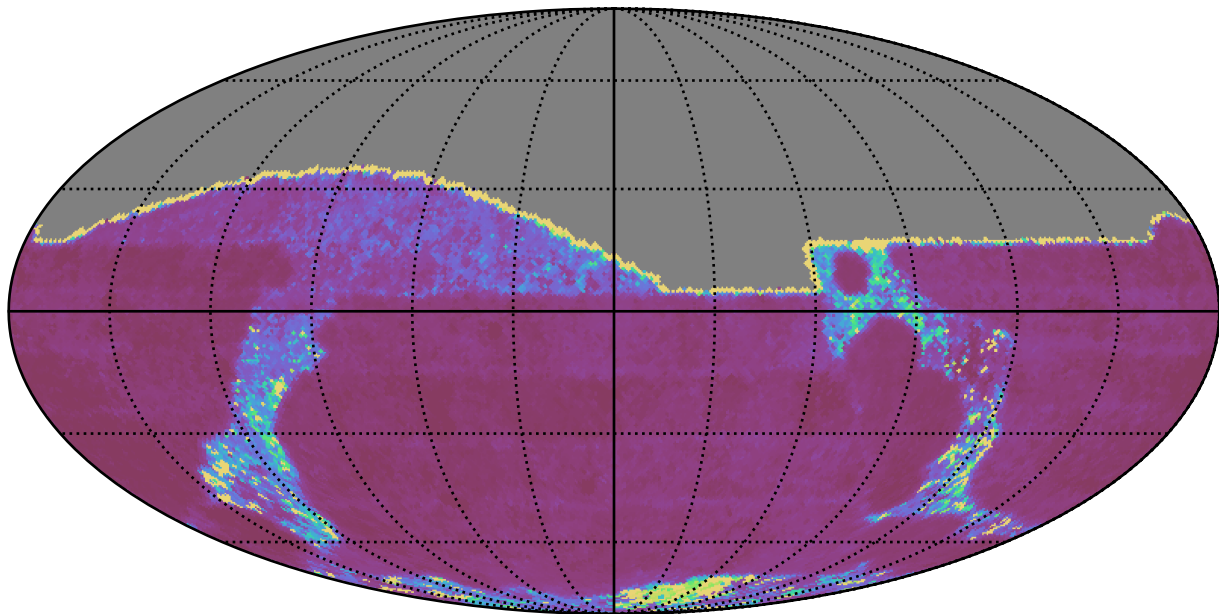

internal_u_expt27_nscale1.2v3.4_10yrs All sky g band: Median Inter-Night Gap

Median Inter-Night Gap (days)