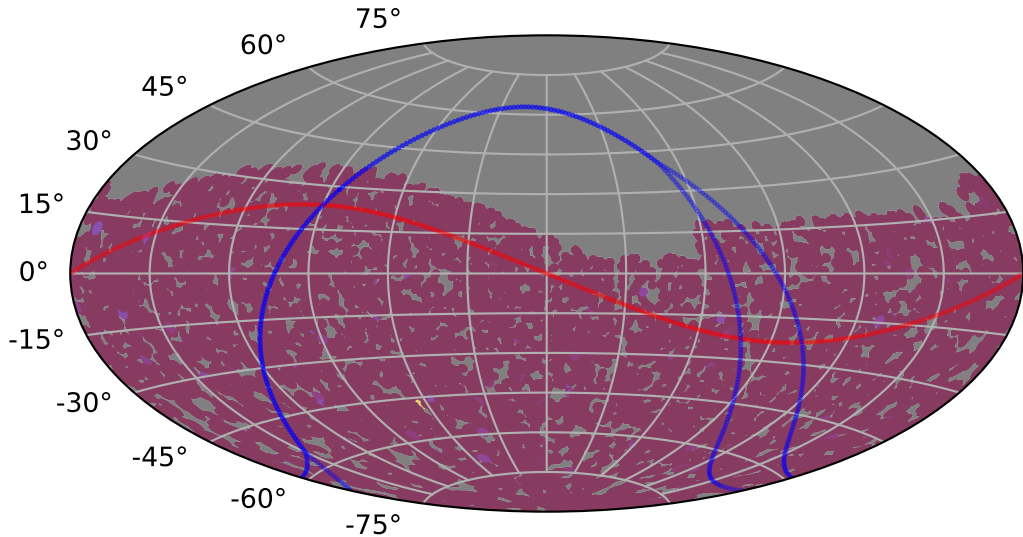

internal_u_expt27_nscale1.1v3.4_10yrs : TDE_Quality_some_color_pu_pnum

TDE_Quality_some_color_pu_pnum
(Bad: 0, Good (obs every 2 night): 1)