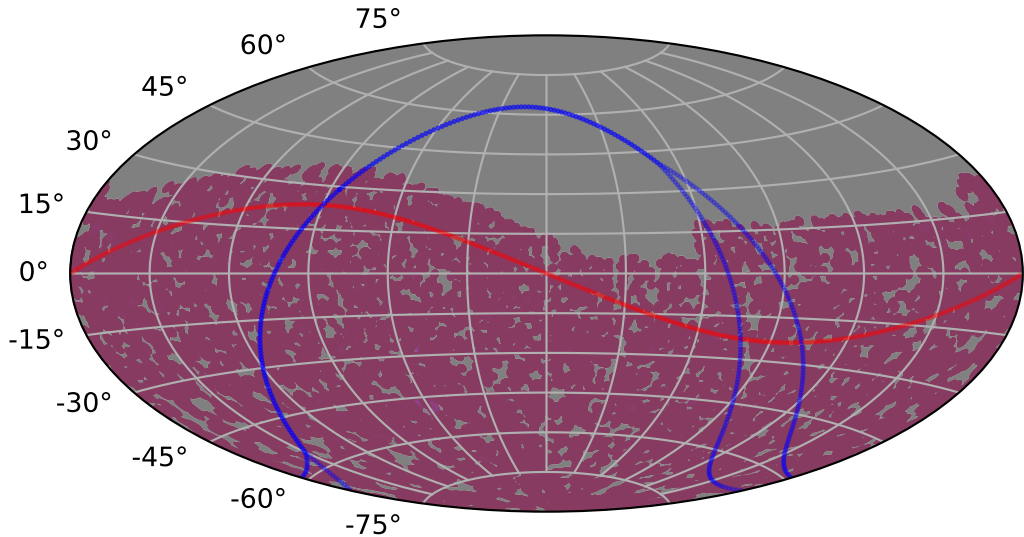

internal_u_expt27_nscale1.1v3.4_10yrs : TDE_Quality_some_color_pnum

TDE_Quality_some_color_pnum
(Bad: 0, Good (obs every 2 night): 1)