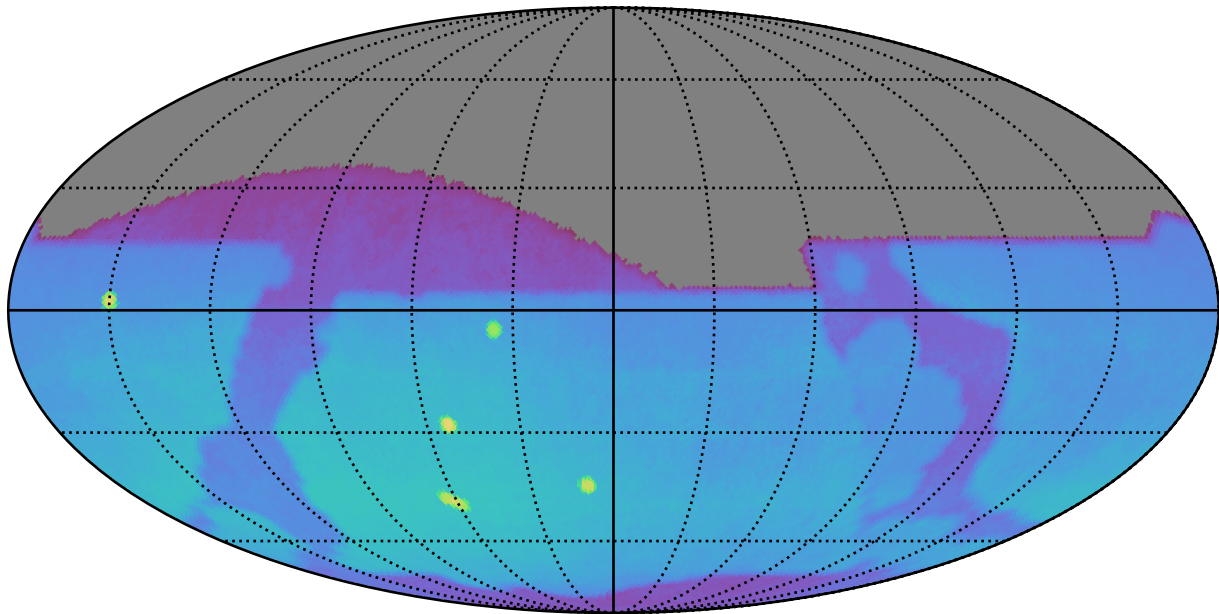

internal\_u\_expt27\_nscale1.1v3.4\_10yrs : Brown Dwarf, L7

Brown Dwarf, L7 (pc)