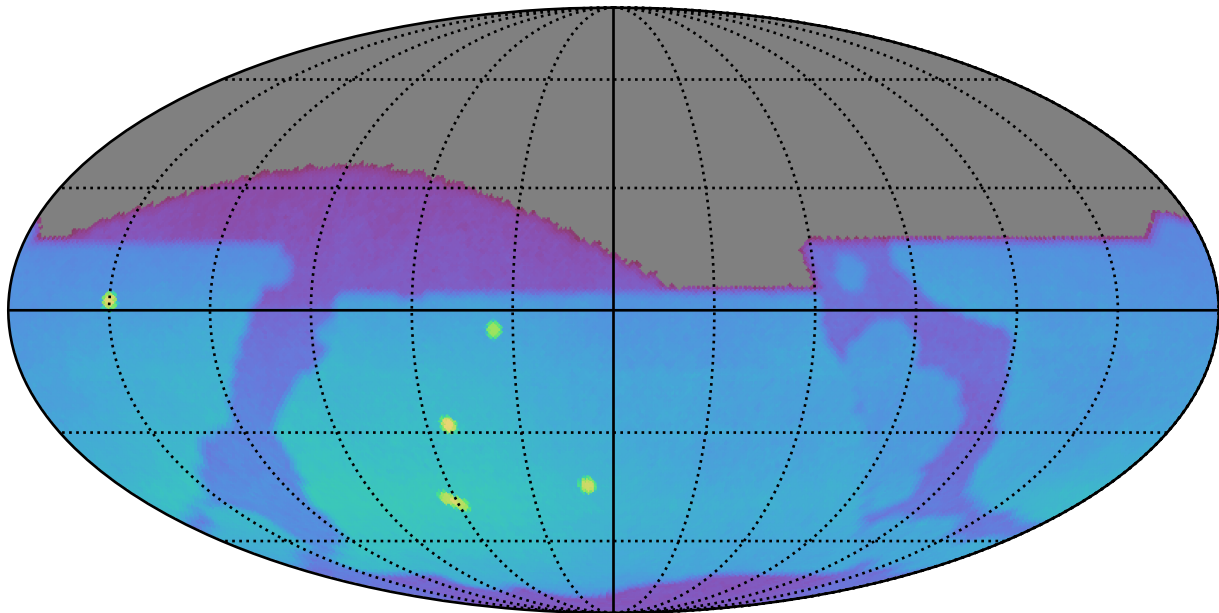

internal_u_expt27_nscale1.1v3.4_10yrs : Brown Dwarf, L4

Brown Dwarf, L4 (pc)