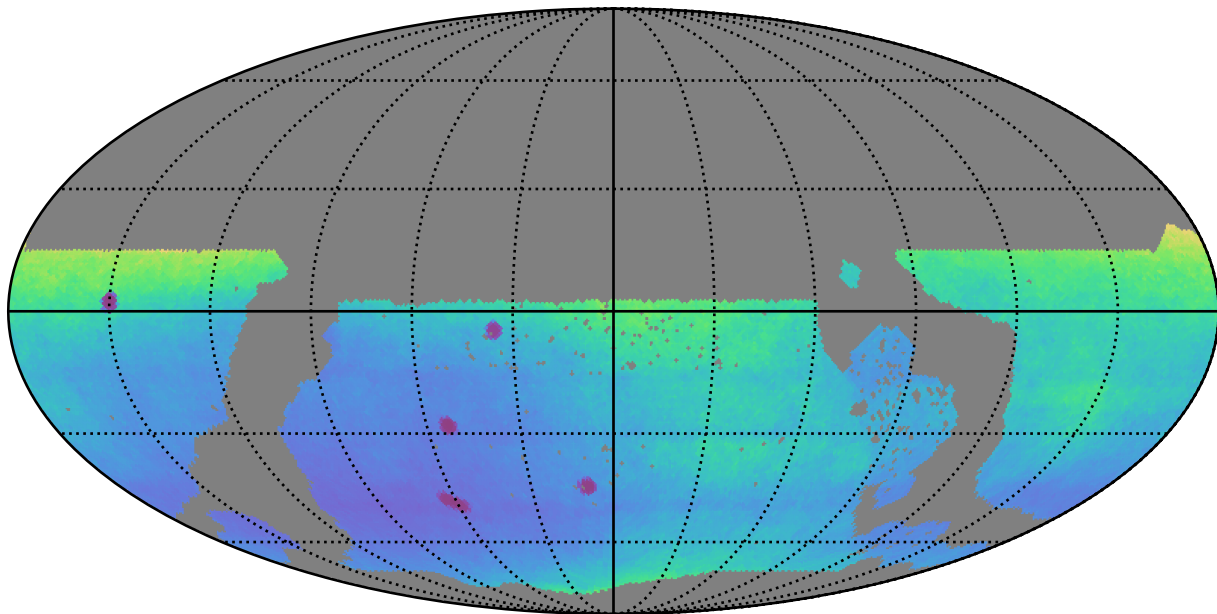

internal_u_expt27_nscale1.1v3.4_10yrs WFD: Parallax Uncert @ 24.0

Parallax Uncert @ 24.0 (mas)