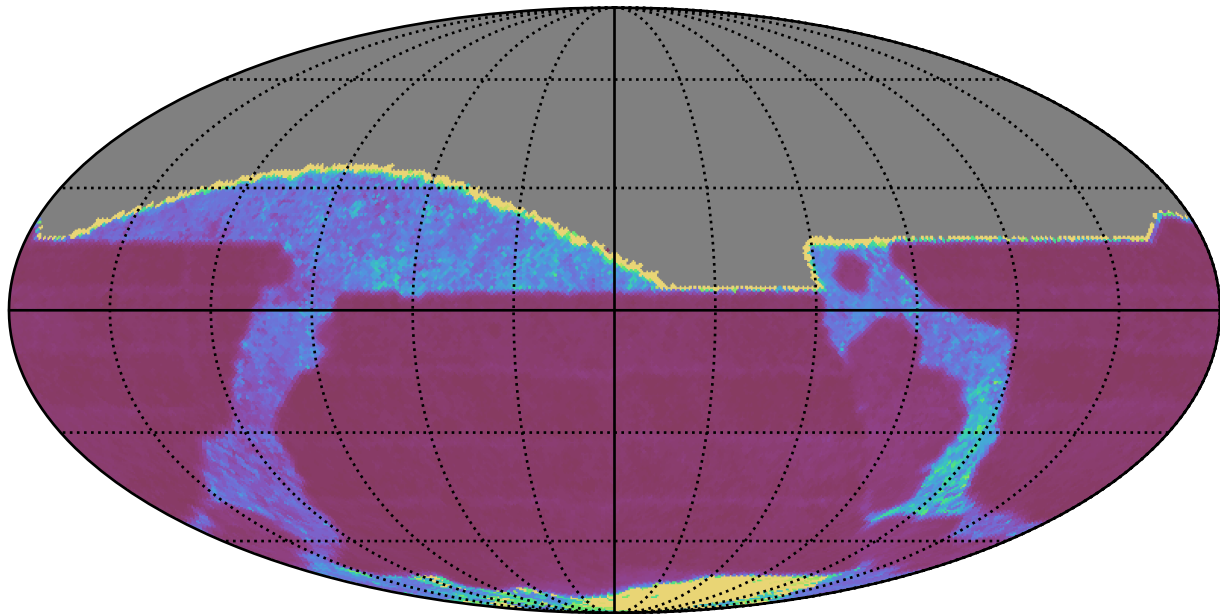

internal_u_expt27_nscale1.1v3.4_10yrs All sky i band: Median Inter-Night Gap

Median Inter-Night Gap (days)