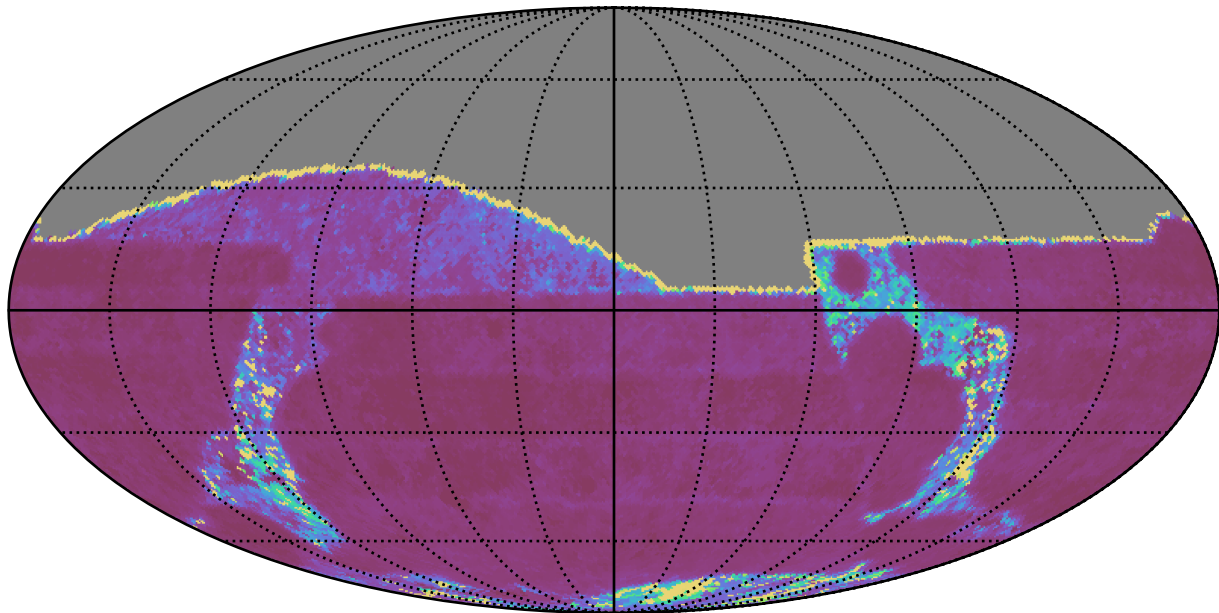

internal_u_expt27_nscale1.1v3.4_10yrs All sky g band: Median Inter-Night Gap

Median Inter-Night Gap (days)