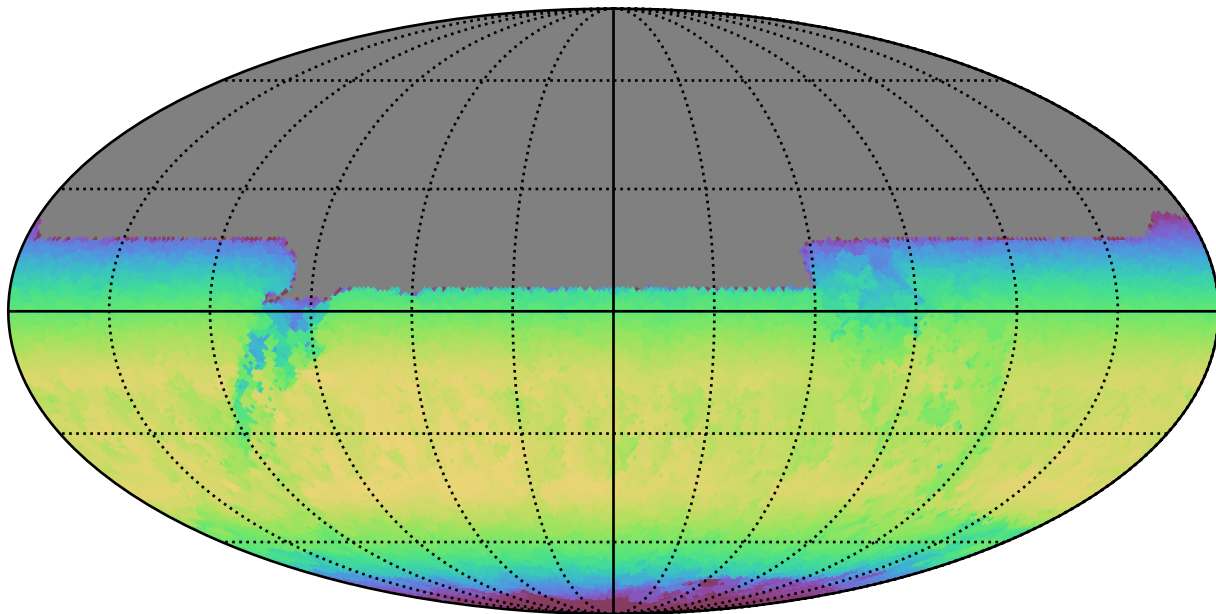

internal_u_expt27_nscale1.1v3.4_10yrs All sky y band: Max skyBrightness

18.06 18.12 18.18 18.24 18.30 18.36 18.42 18.48 18.54 18.66

Max skyBrightness (mag/sq arcsec)