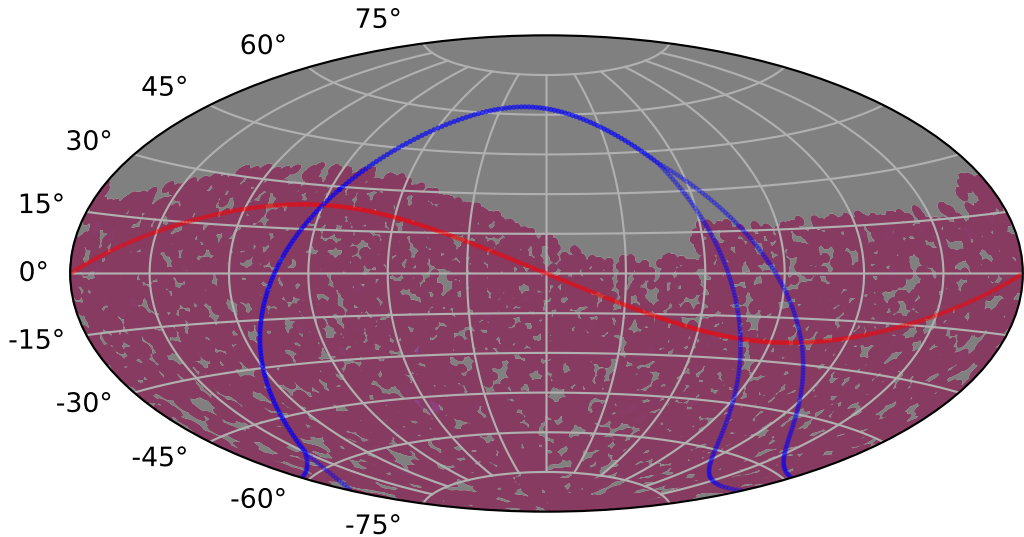

internal_u_expt27_nscale1.0v3.4_10yrs : TDE_Quality_some_color_pnum

TDE_Quality_some_color_pnum
(Bad: 0, Good (obs every 2 night): 1)