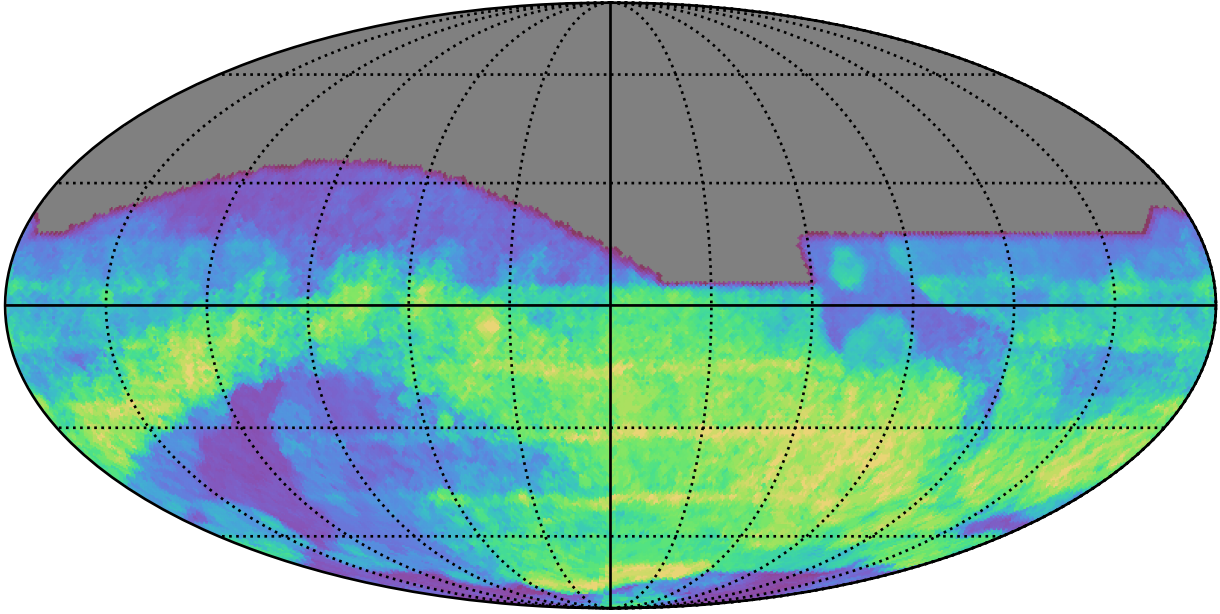

internal_u_expt27_nscale1.0v3.4_10yrs : GalPlaneSeasonGapsTimescales_xray_binaries_map_Tau_100_0

0.0 0.1 0.2 0.3 0.4 0.5 0.6 0.7 0.8 0.9 1.0
GalPlaneSeasonGapsTimescales_xray_binaries_map_Tau_100_0
(MJD mag)