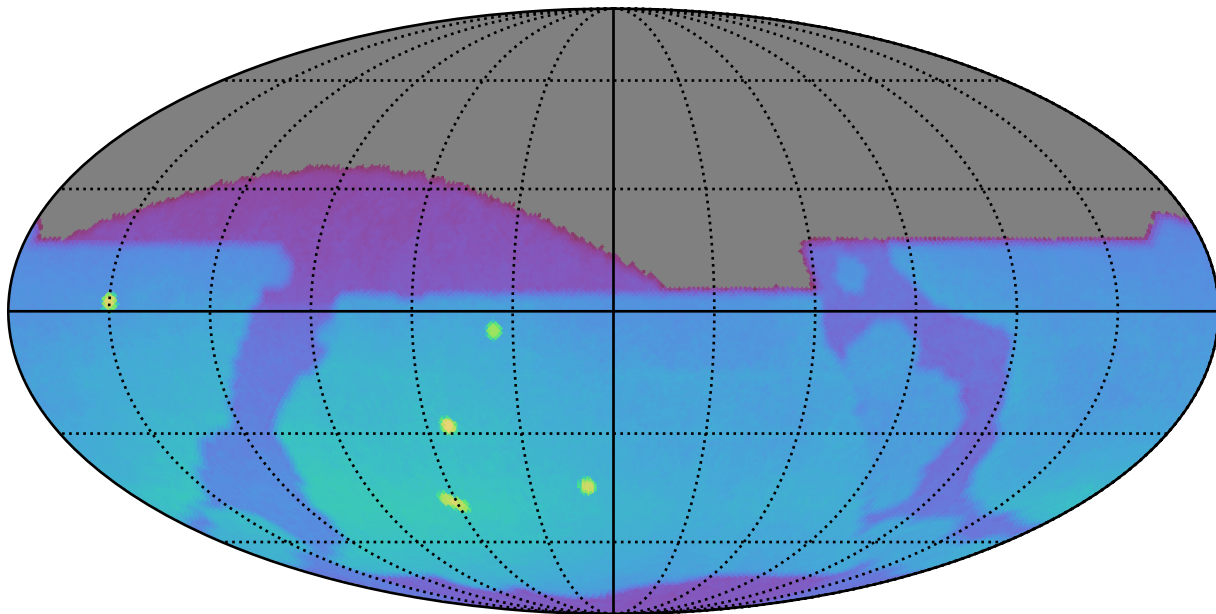

internal_u_expt27_nscale1.0v3.4_10yrs : Brown Dwarf, L4

Brown Dwarf, L4 (pc)