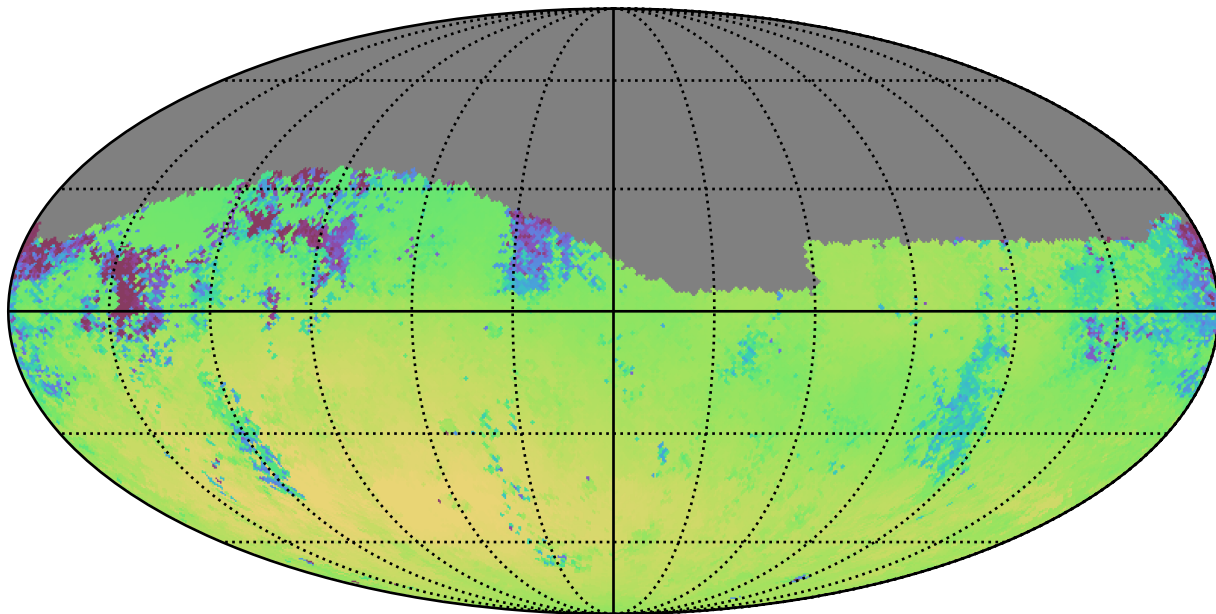

internal_u_expt27_nscale1.0v3.4_10yrs Yr 1 g band: Median skyBrightness

20.00 20.25 20.50 20.75 21.00 21.25 21.50 21.75 22.00 22.25 22.50
Median skyBrightness (mag/sq arcsec)