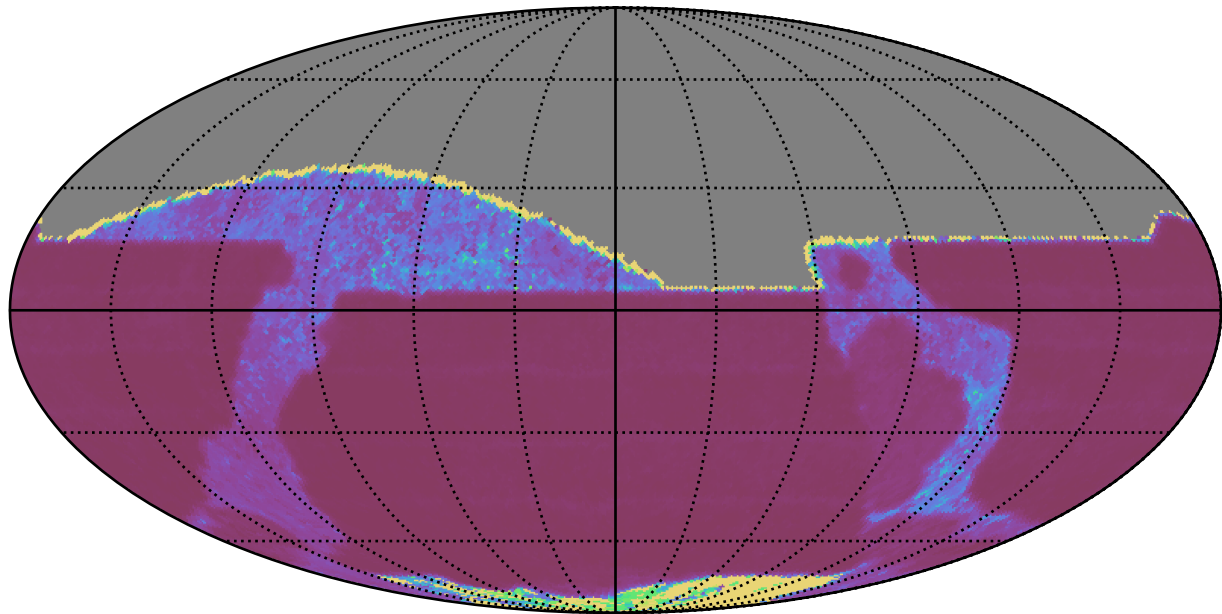

internal_u_expt27_nscale1.0v3.4_10yrs All sky z band: Median Inter-Night Gap

Median Inter-Night Gap (days)