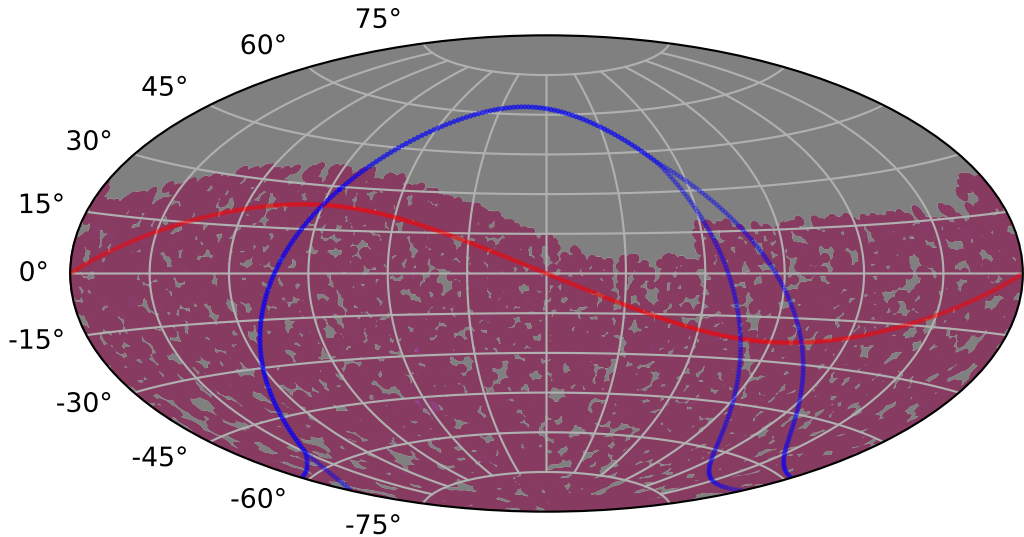

internal_u_expt27_nscale0.9v3.4_10yrs : TDE_Quality_some_color_pnum

TDE_Quality_some_color_pnum
(Bad: 0, Good (obs every 2 night): 1)