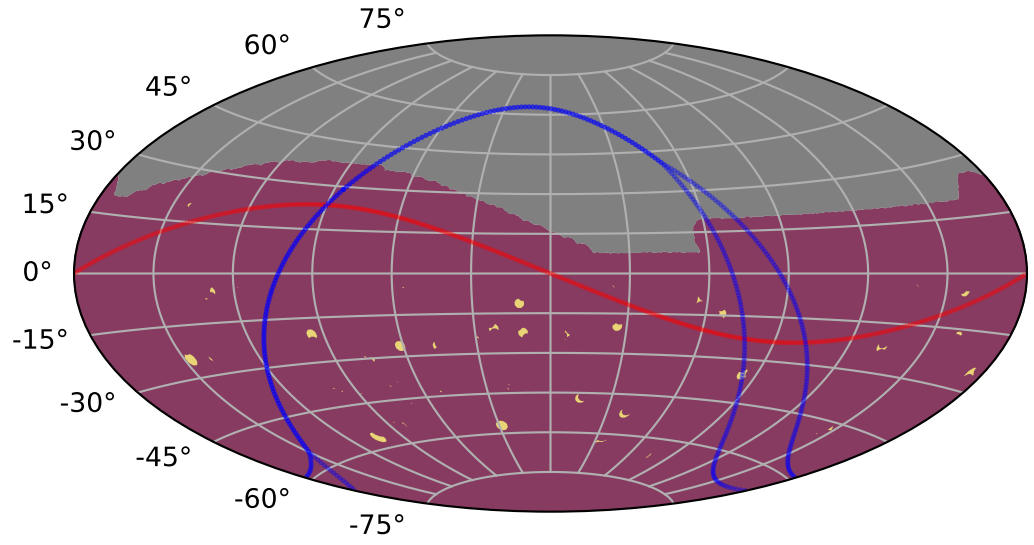

internal_u_expt27_nscale0.9v3.4_10yrs all models: KNePopMetric_all_blue_color_detect

0.0 0.1 0.2 0.3 0.4 0.5 0.6 0.7 0.8 0.9 1.0
KNePopMetric_all_blue_color_detect
(Detected, 0 or 1)