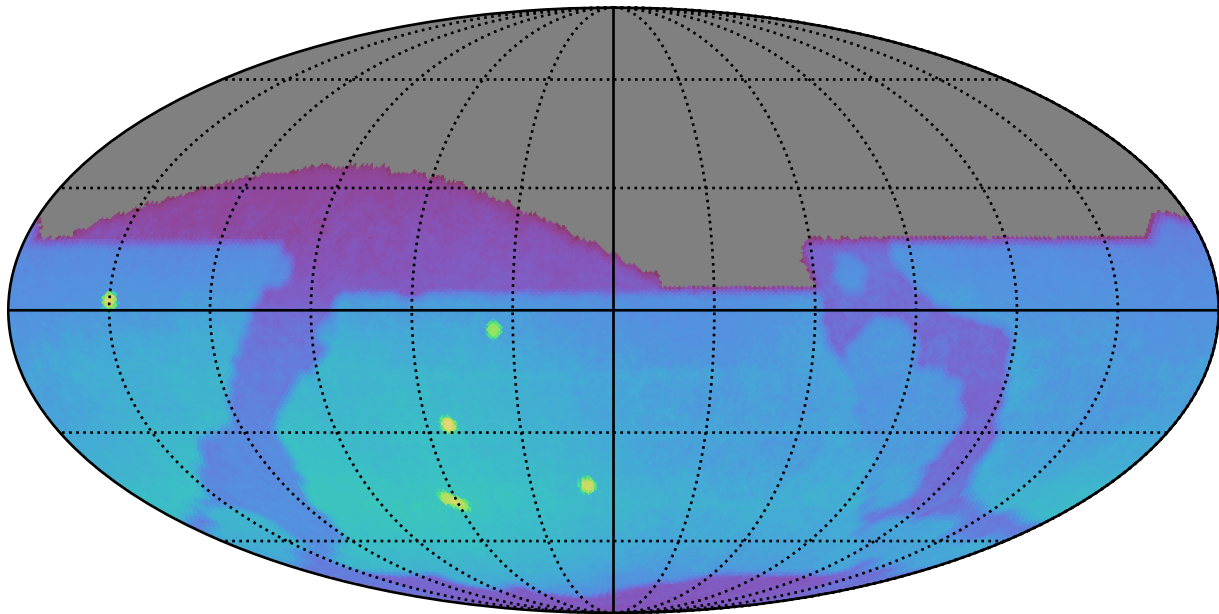

internal_u_expt27_nscale0.9v3.4_10yrs : Brown Dwarf, L7

Brown Dwarf, L7 (pc)