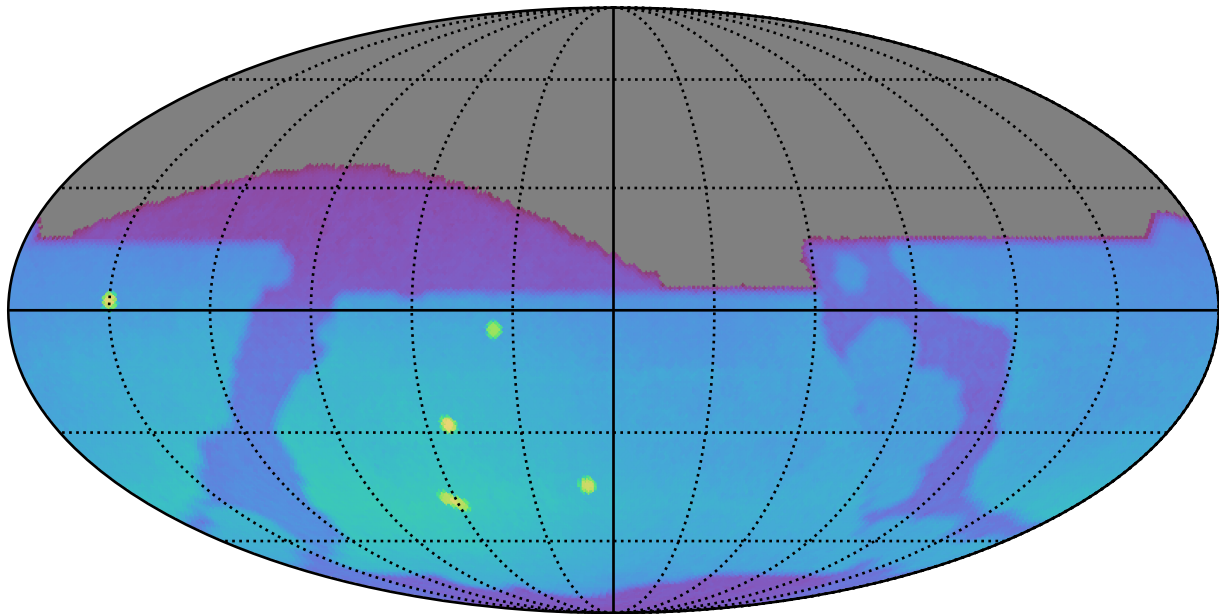

internal_u_expt27_nscale0.9v3.4_10yrs : Brown Dwarf, L4

Brown Dwarf, L4 (pc)