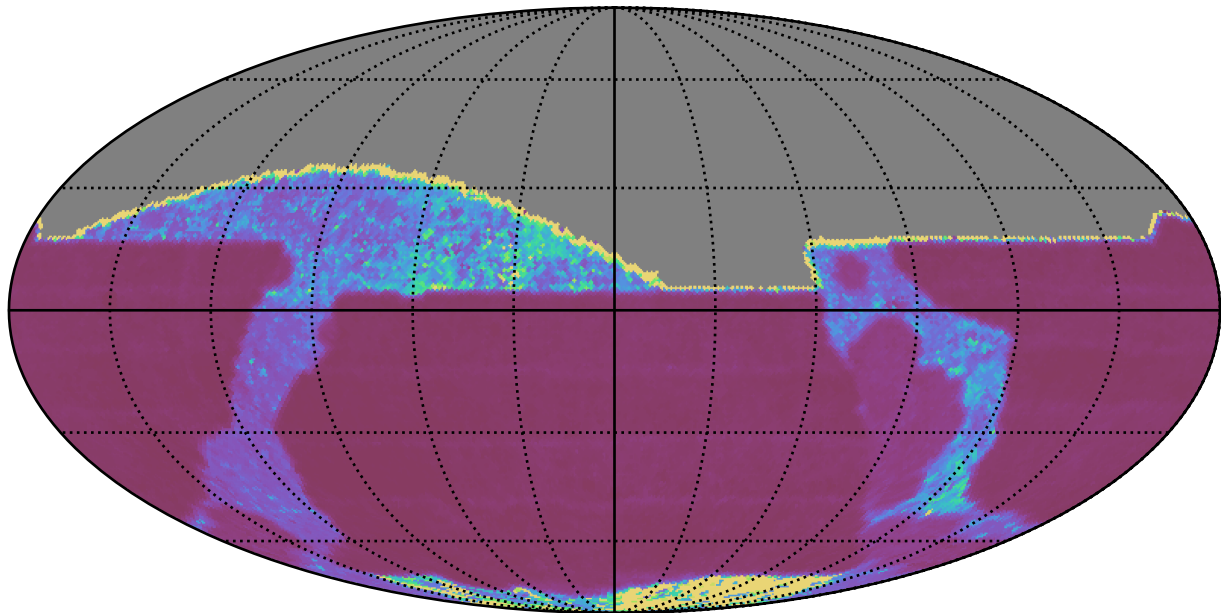

internal_u_expt27_nscale0.9v3.4_10yrs All sky z band: Median Inter-Night Gap

Median Inter-Night Gap (days)