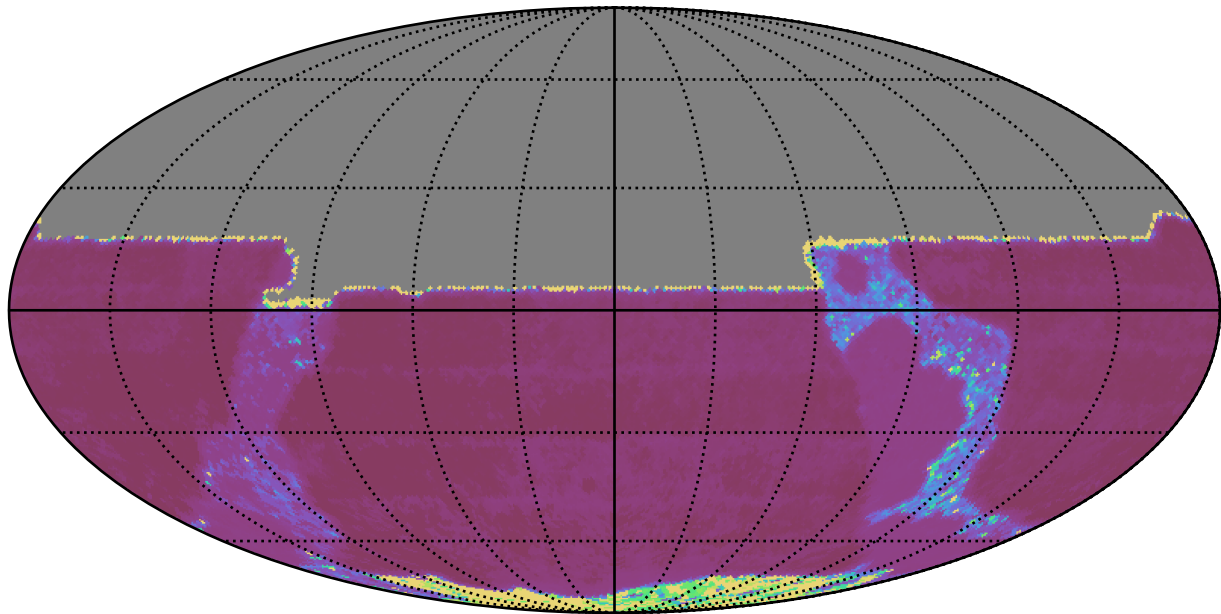

internal_u_expt27_nscale0.9v3.4_10yrs All sky y band: Median Inter-Night Gap

Median Inter-Night Gap (days)