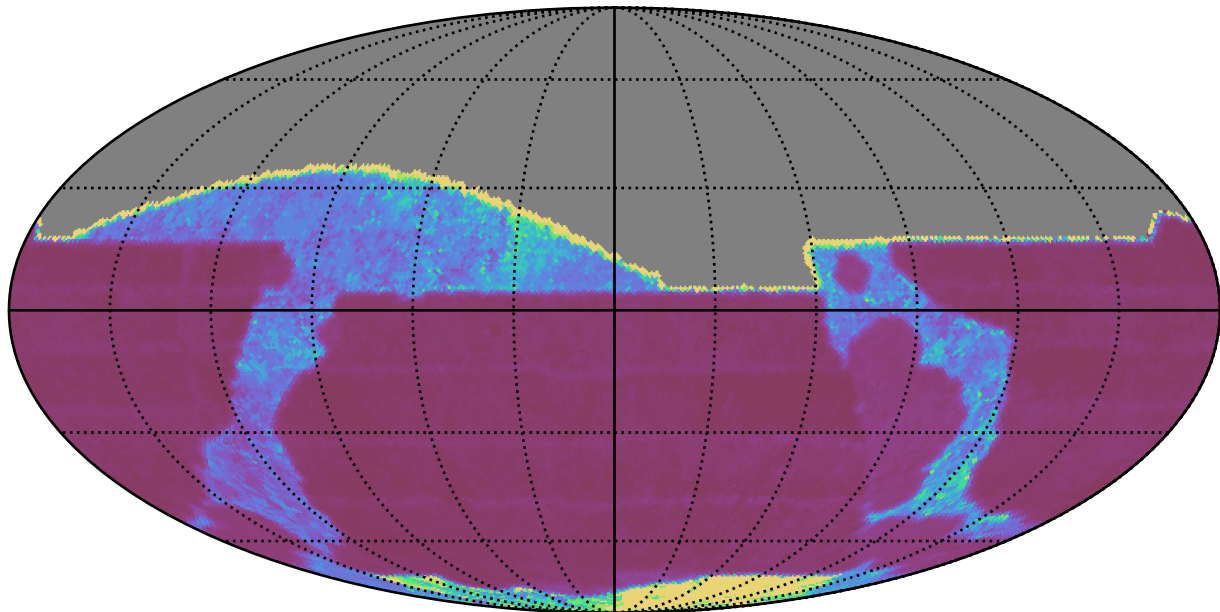

internal_u_expt27_nscale0.9v3.4_10yrs All sky i band: Median Inter-Night Gap

Median Inter-Night Gap (days)