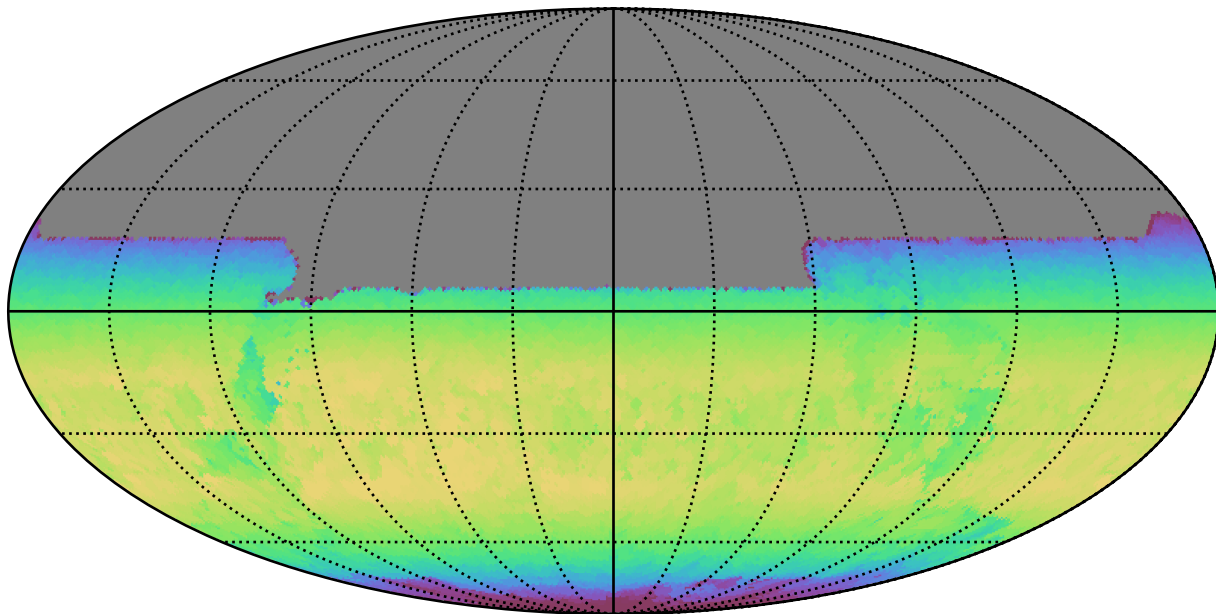

internal_u_expt27_nscale0.9v3.4_10yrs All sky y band: Max skyBrightness

18.10 18.15 18.20 18.25 18.30 18.35 18.40 18.45 18.50 18.55 18.60 18.65

Max skyBrightness (mag/sq arcsec)