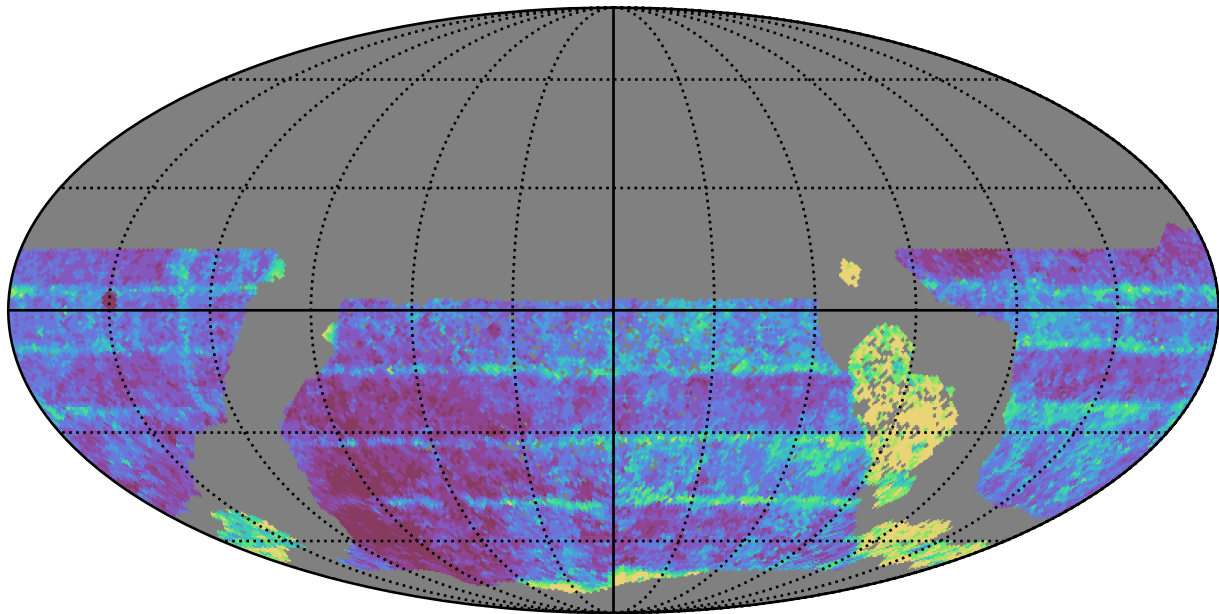

extra_ss_neo7_v3.4_10yrs WFD z band: Median Inter-Night Gap

Median Inter-Night Gap (days)