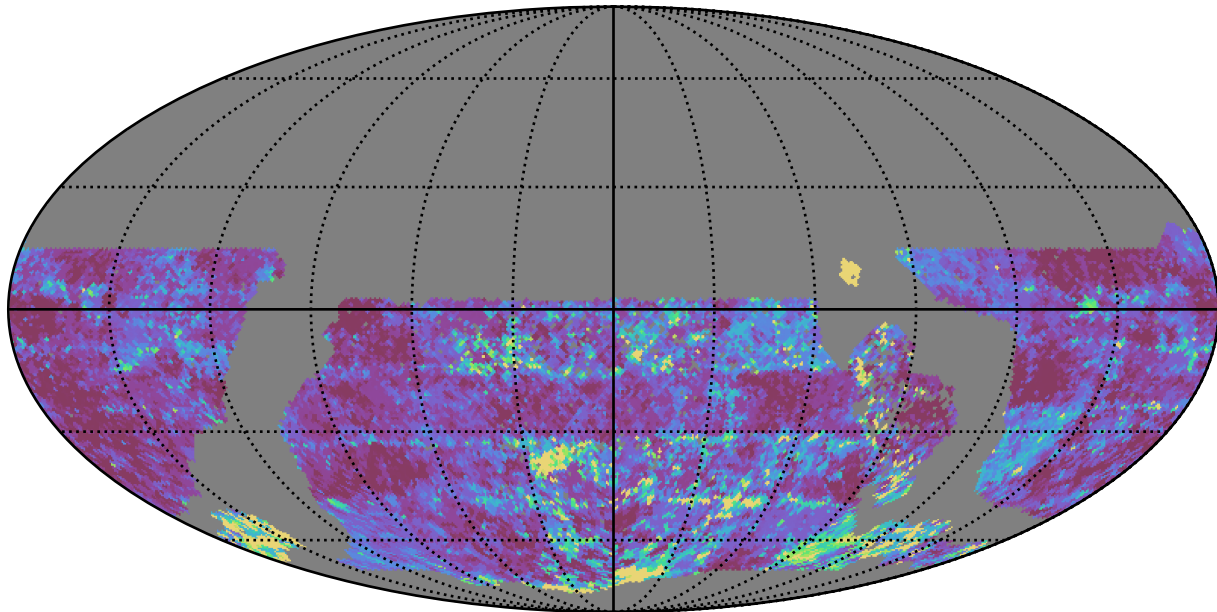

extra\_ss\_neo7\_v3.4\_10yrs WFD u band: 20thPercentile Inter-Night Gap

20thPercentile Inter-Night Gap  
(days)