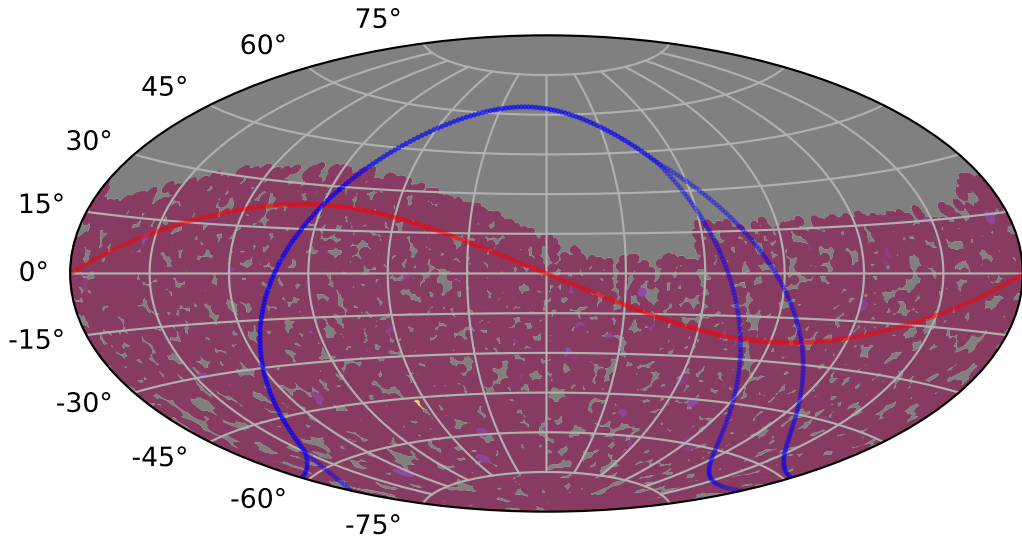

extra_ss_neo5_v3.4_10yrs : TDE_Quality_some_color_pu_pnum

TDE_Quality_some_color_pu_pnum
(Bad: 0, Good (obs every 2 night): 1)