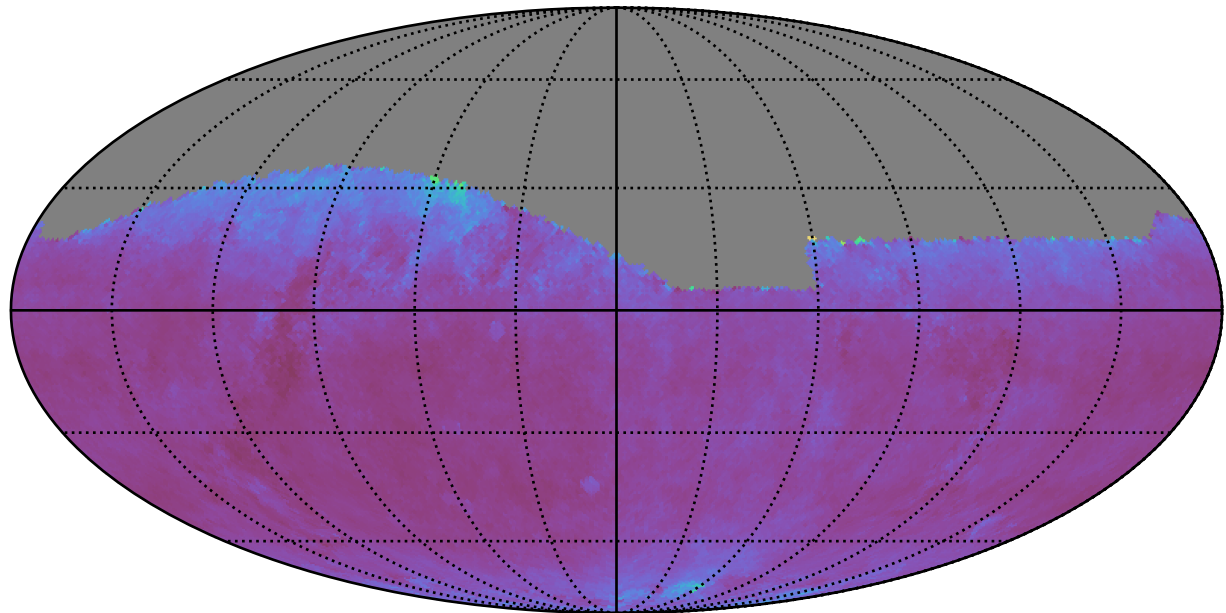

extra_ss_neo5_v3.4_10yrs night<730 and r: SNR-weighted FWHMeff r, year<2

SNR-weighted FWHMeff r, year<2
(mag arcsec)