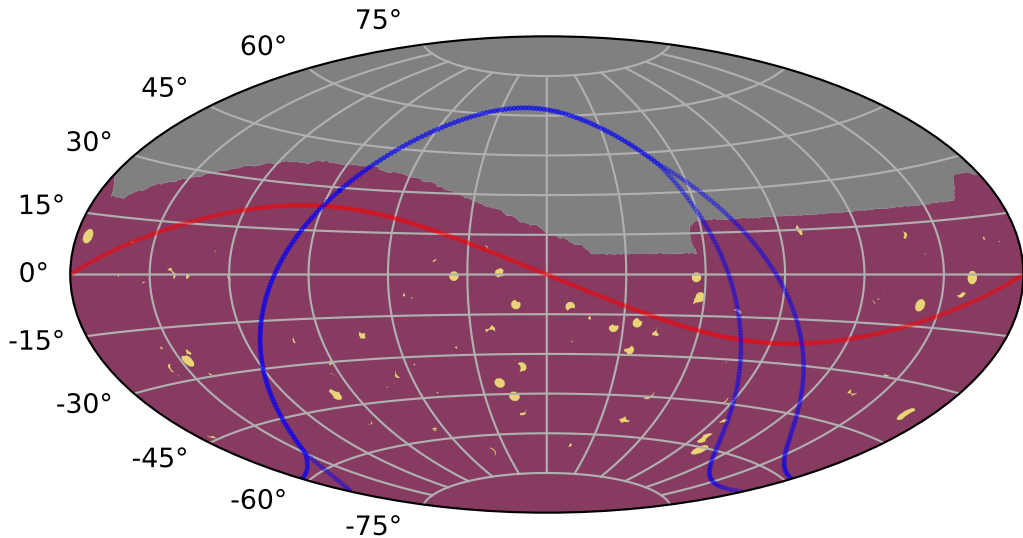

extra_ss_neo5_v3.4_10yrs all models: KNePopMetric_all_ztfrest_simple_blue

KNePopMetric_all_ztfrest_simple_blue
(Detected, 0 or 1)