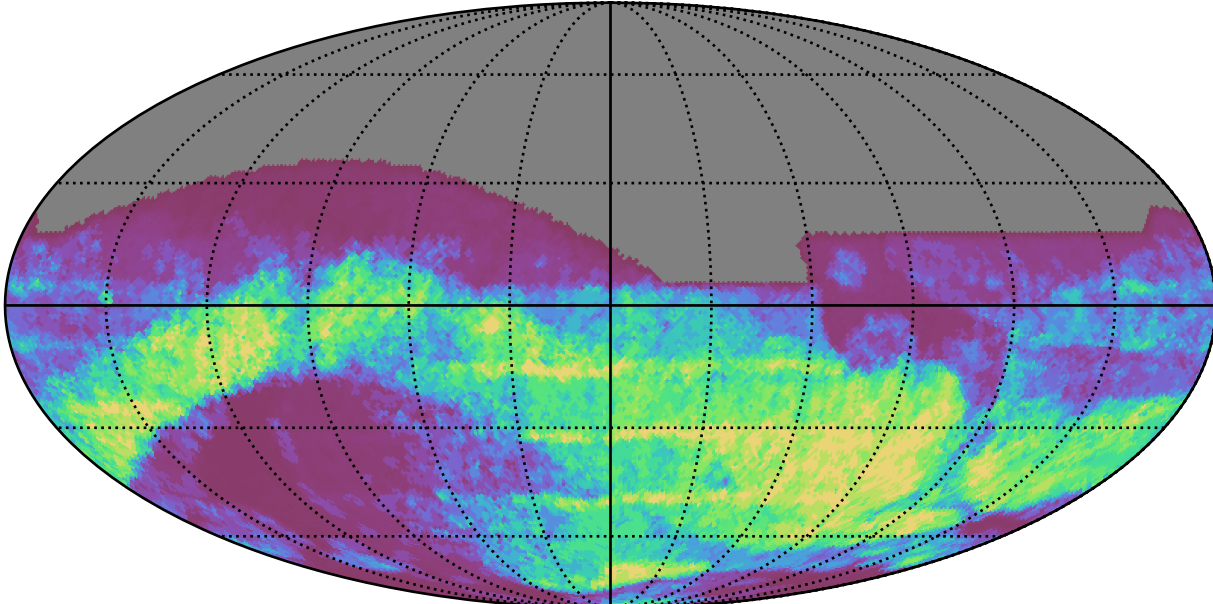

extra_ss_neo5_v3.4_10yrs : GalPlaneSeasonGapsTimescales_xray_binaries_map_Tau_55_0

0.0 0.1 0.2 0.3 0.4 0.5 0.6 0.7 0.8 0.9 1.0
GalPlaneSeasonGapsTimescales_xray_binaries_map_Tau_55_0
(MJD mag)