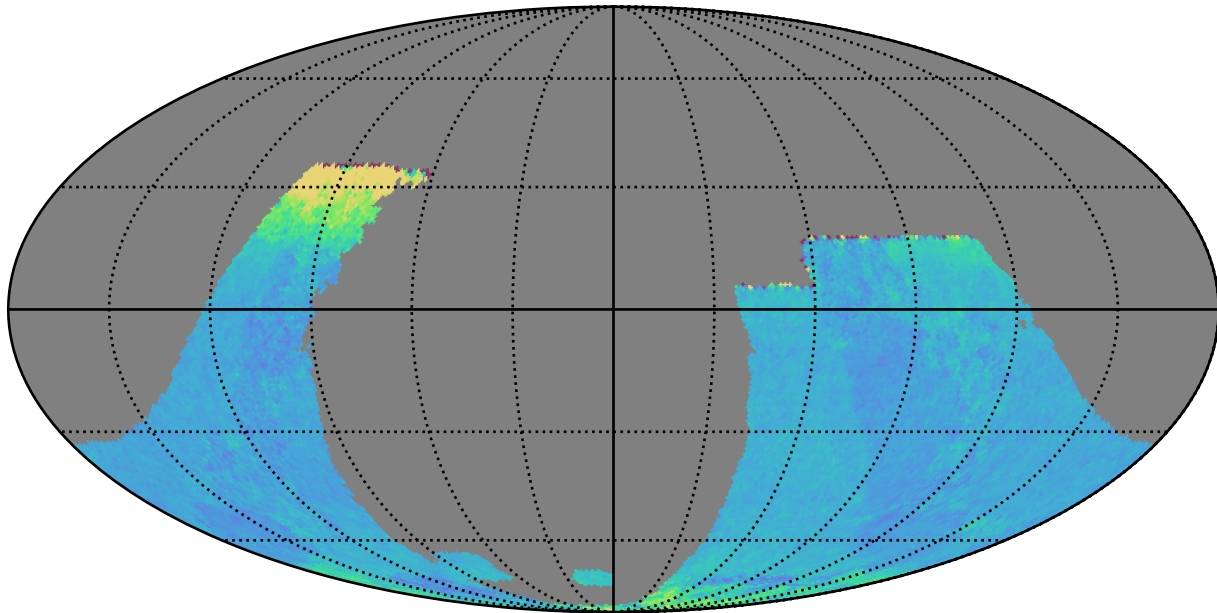

extra_ss_neo4_v3.4_10yrs : GalplaneTimePerFilter_galactic_plane_map_z

GalplaneTimePerFilter_galactic_plane_map_z
(filter mag MJD s)