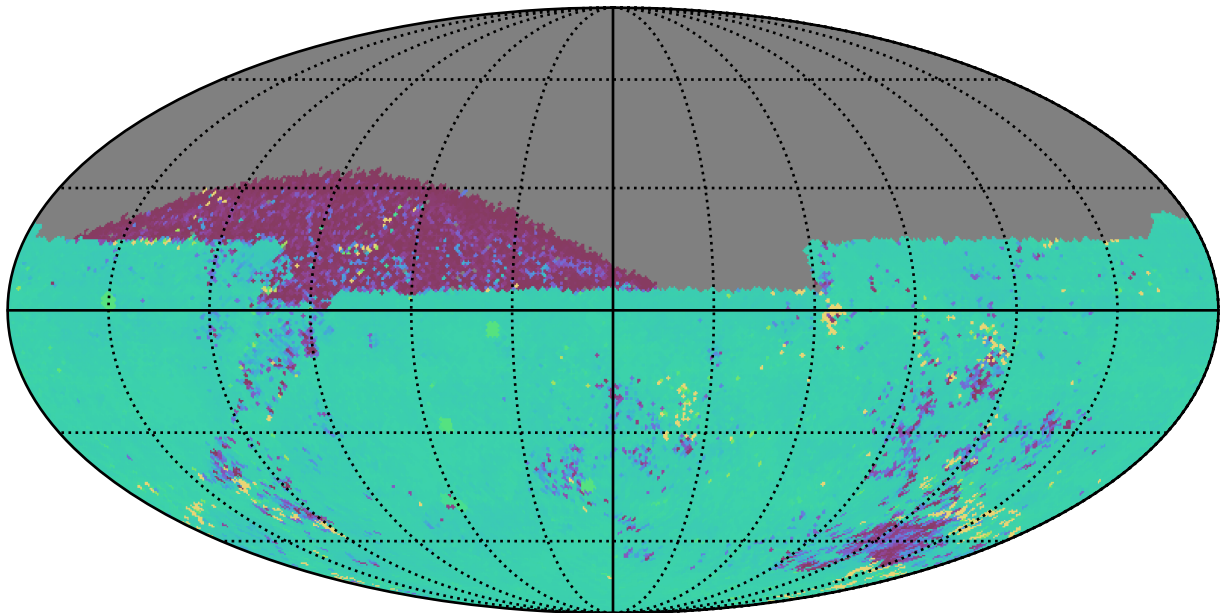

extra_ss_neo4_v3.4_10yrs All sky ug bands: 75th Percentile Intranight Timespan

75th Percentile Intranight Timespan (minutes)