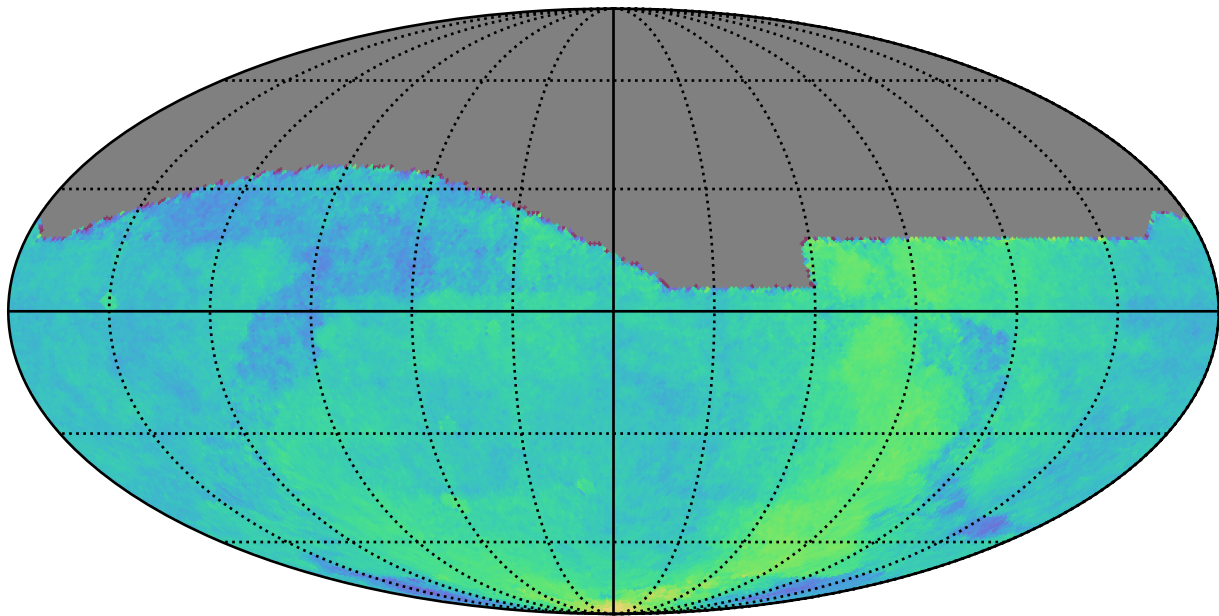

extra\_ss\_neo3\_v3.4\_10yrs : Parallax Coverage @ 24.0

Parallax Coverage @ 24.0 (ratio)