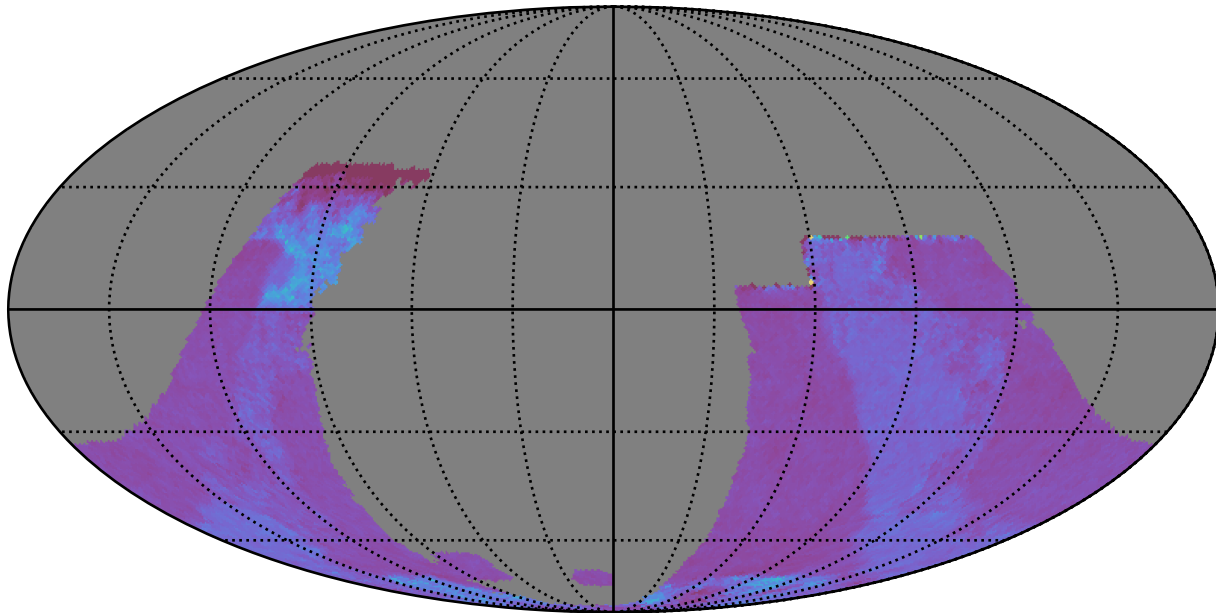

extra_ss_neo3_v3.4_10yrs : GalplaneTimePerFilter_galactic_plane_map_g

GalplaneTimePerFilter_galactic_plane_map_g
(filter mag MJD s)