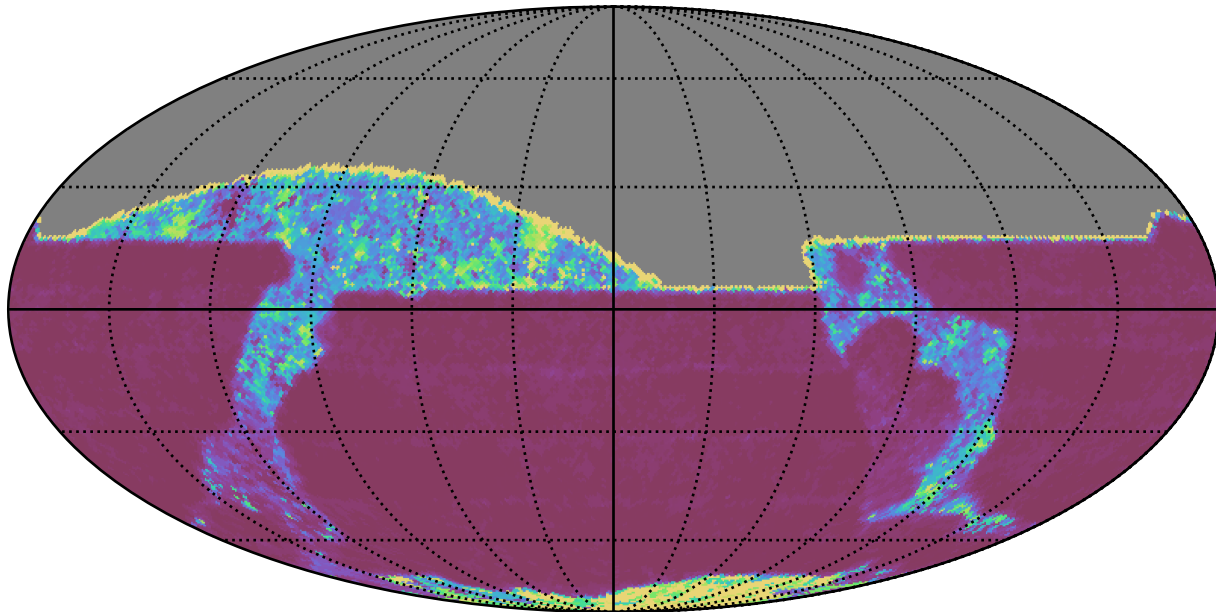

extra_ss_neo3_v3.4_10yrs All sky z band: 20thPercentile Inter-Night Gap

20thPercentile Inter-Night Gap
(days)