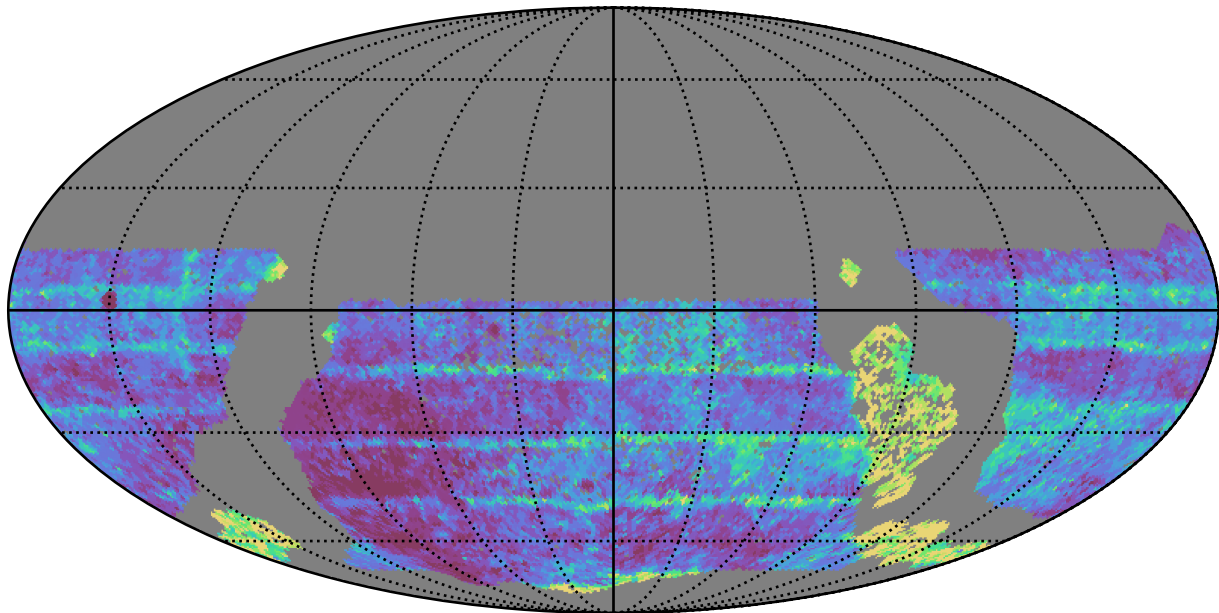

extra\_ss\_neo2\_v3.4\_10yrs WFD z band: Median Inter-Night Gap

Median Inter-Night Gap (days)