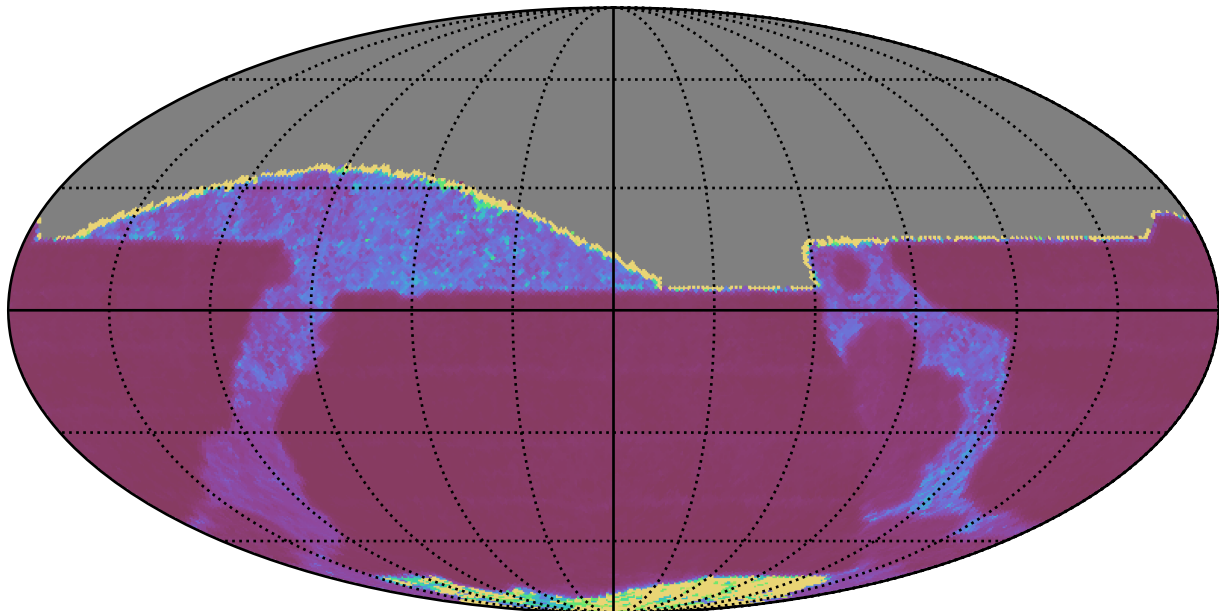

extra_ss_neo2_v3.4_10yrs All sky z band: Median Inter-Night Gap

Median Inter-Night Gap (days)