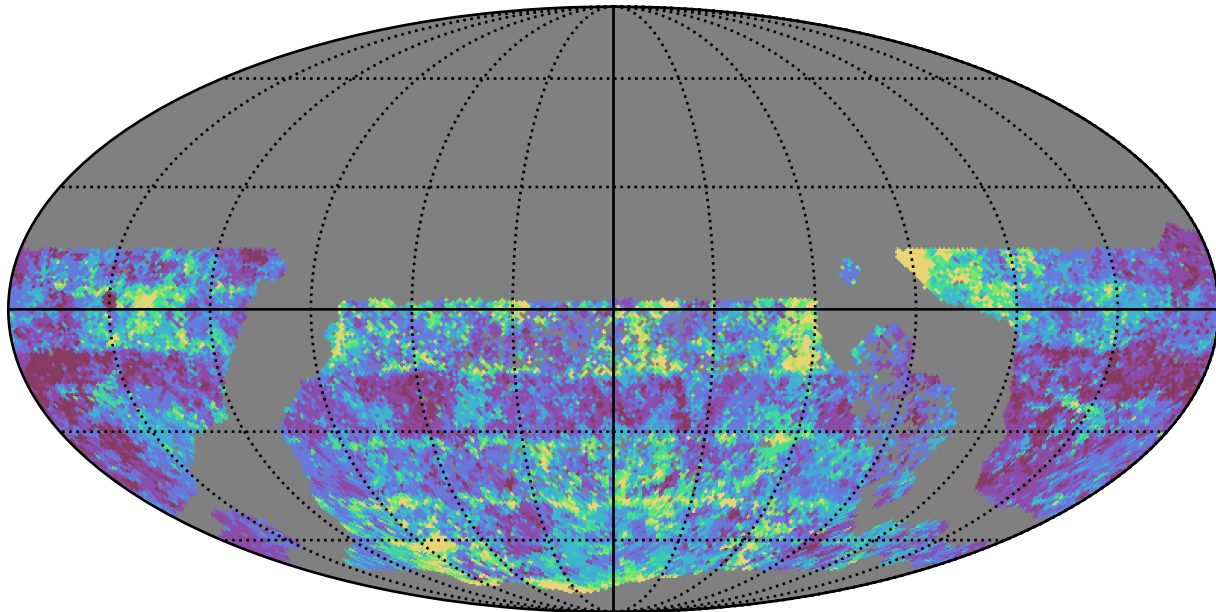

extra\_ss\_neo2\_v3.4\_10yrs WFD g band: 20thPercentile Inter-Night Gap

20thPercentile Inter-Night Gap  
(days)