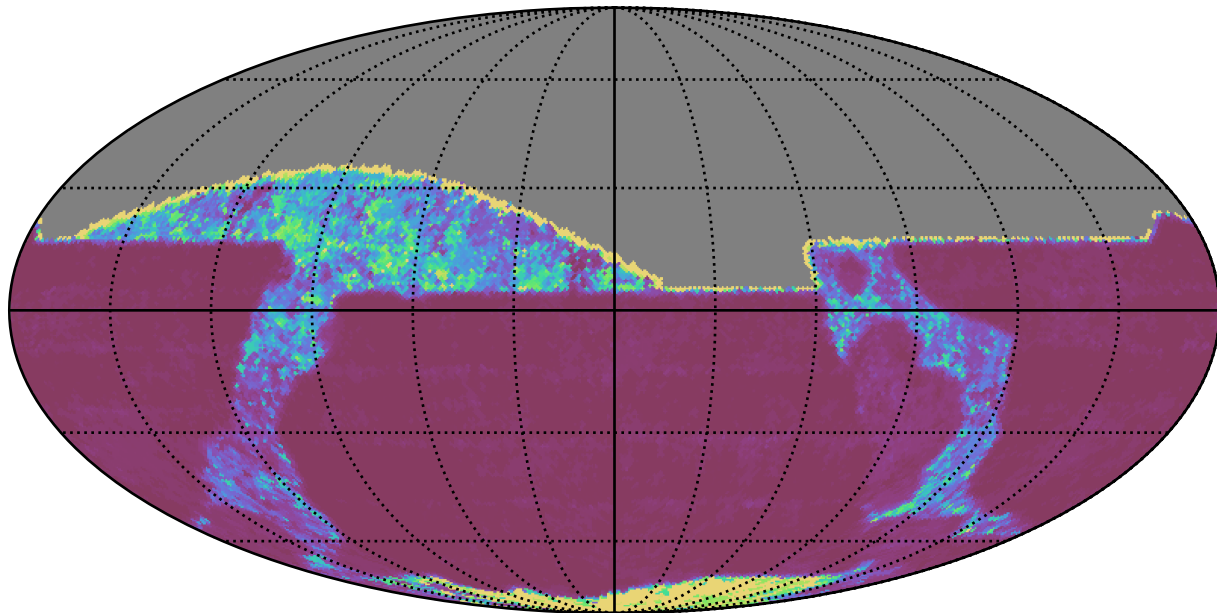

extra_ss_neo2_v3.4_10yrs All sky z band: 20thPercentile Inter-Night Gap

20thPercentile Inter-Night Gap
(days)