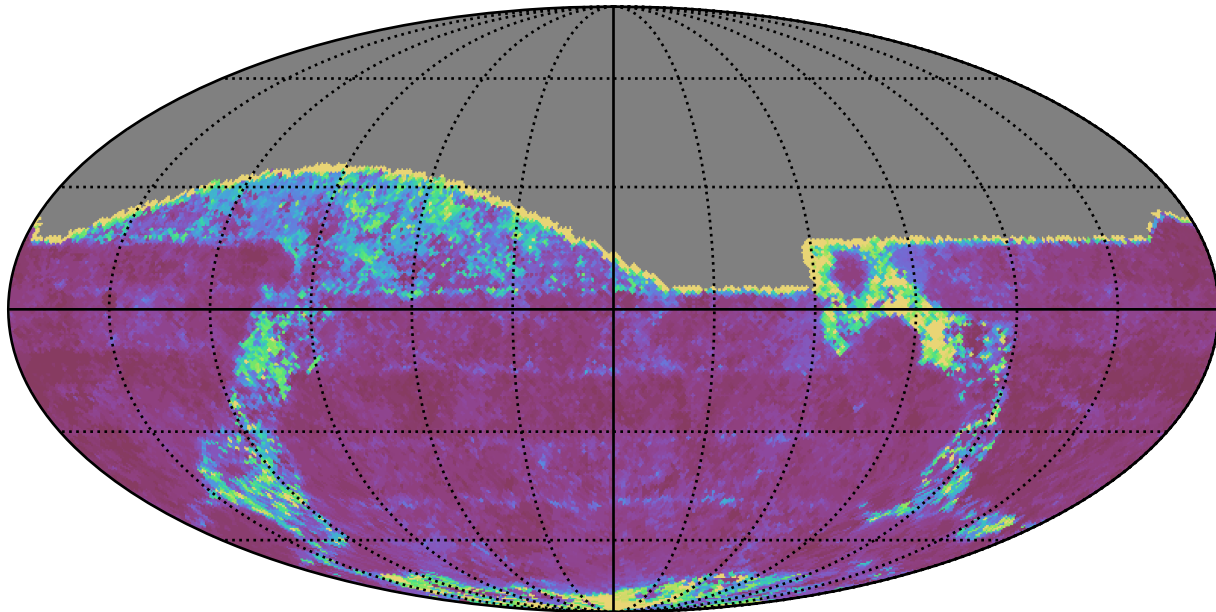

extra_ss_neo2_v3.4_10yrs All sky g band: 20thPercentile Inter-Night Gap

20thPercentile Inter-Night Gap
(days)