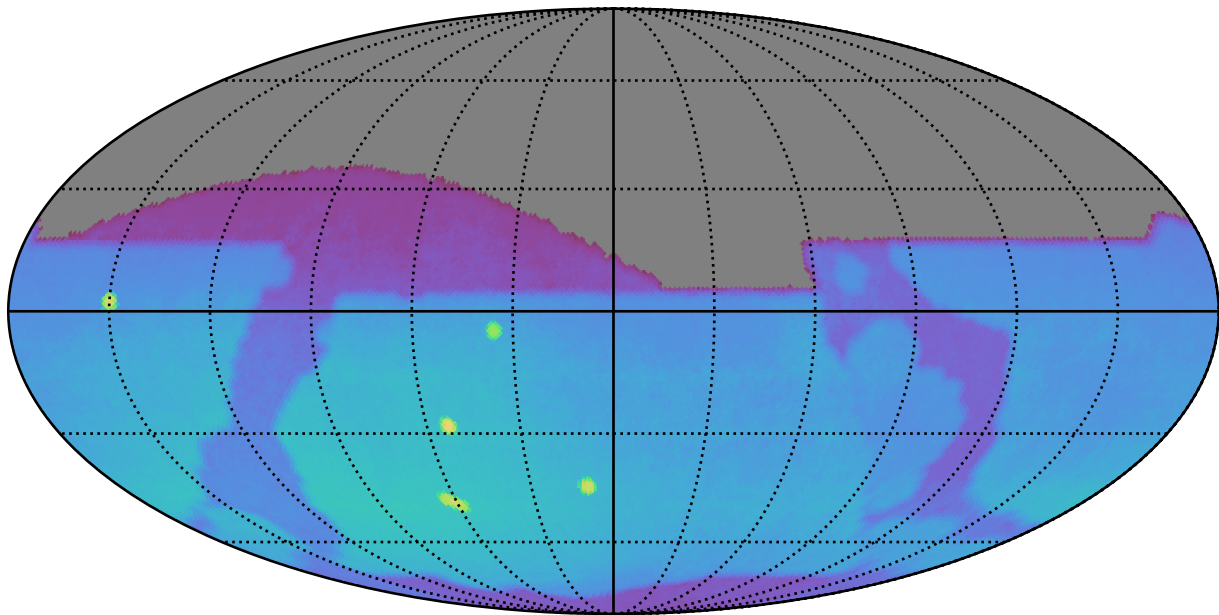

early_u_fpextra4.0_v3.4_10yrs : Brown Dwarf, L7

Brown Dwarf, L7 (pc)