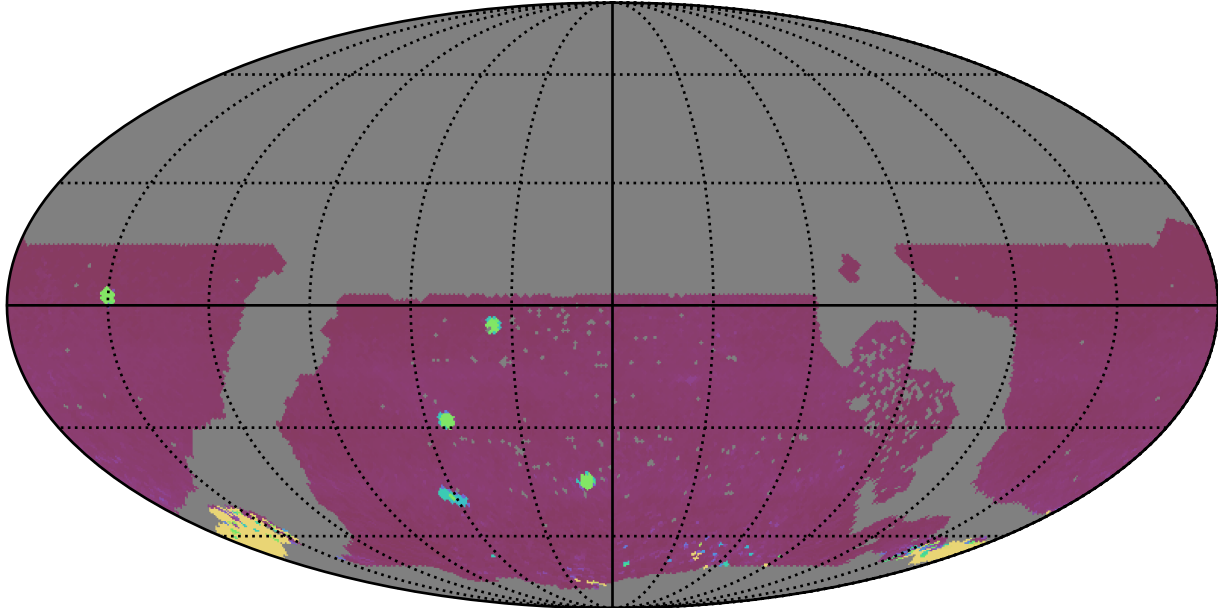

early_u_fpextra4.0_v3.4_10yrs WFD iz bands: 75th Percentile Intranight Timespan

75th Percentile Intranight Timespan (minutes)