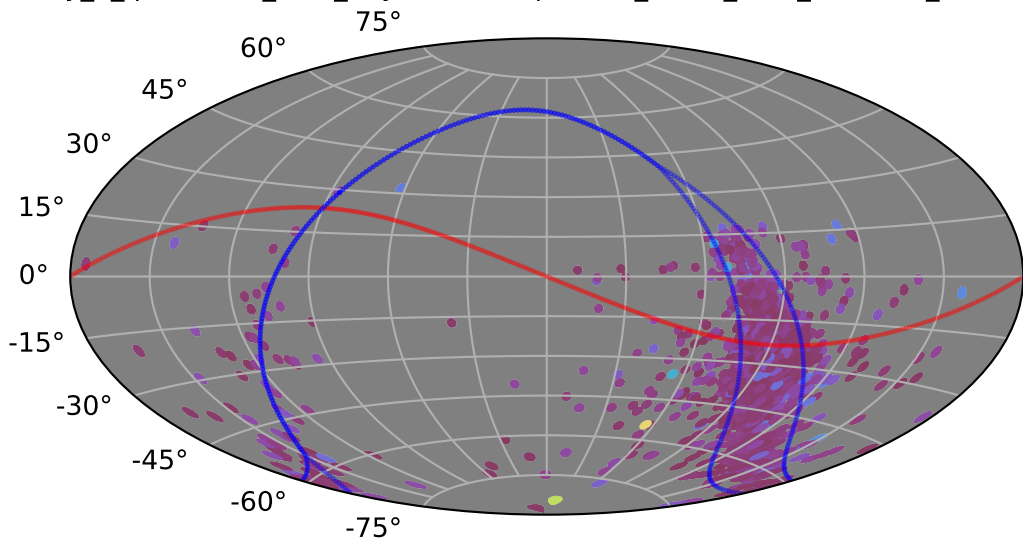

early_u_fpextra3.0_v3.4_10yrs : XRBPopMetric_mean_time_between_detections

6 12 18 24 30 36 42 48 54
XRBPopMetric_mean_time_between_detections
(Detected, 0 or 1)