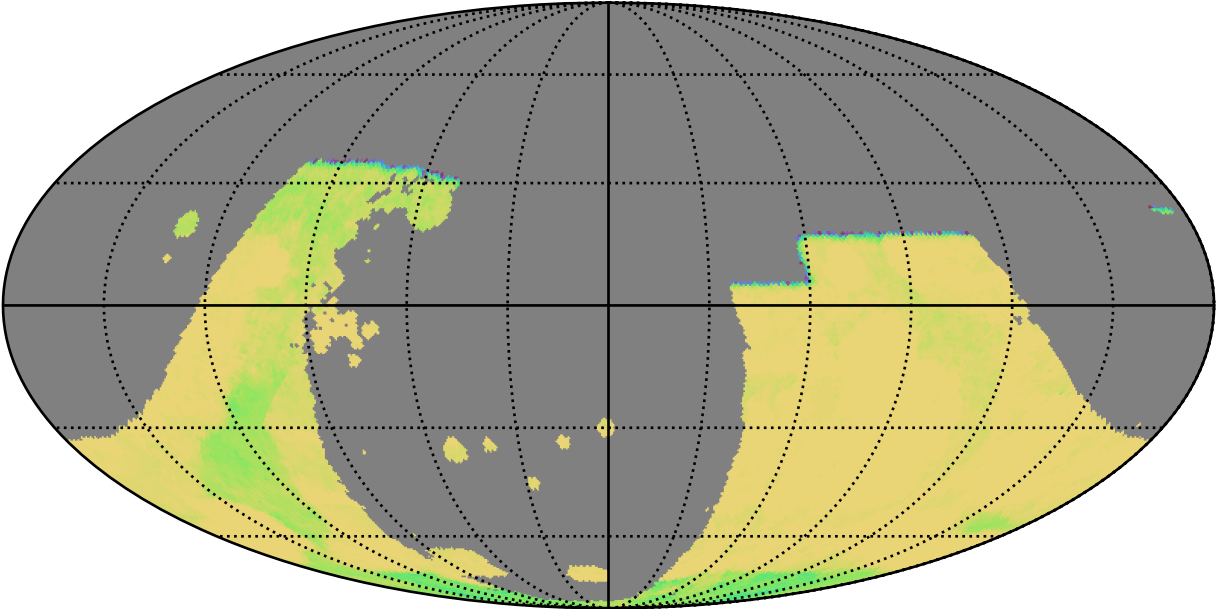

early\_u\_fpextra3.0\_v3.4\_10yrs : GalPlaneSeasonGapsTimescales\_combined\_map\_Tau\_232\_5

0.0 0.1 0.2 0.3 0.4 0.5 0.6 0.7 0.8 0.9 1.0  
GalPlaneSeasonGapsTimescales\_combined\_map\_Tau\_232\_5  
(MJD mag)