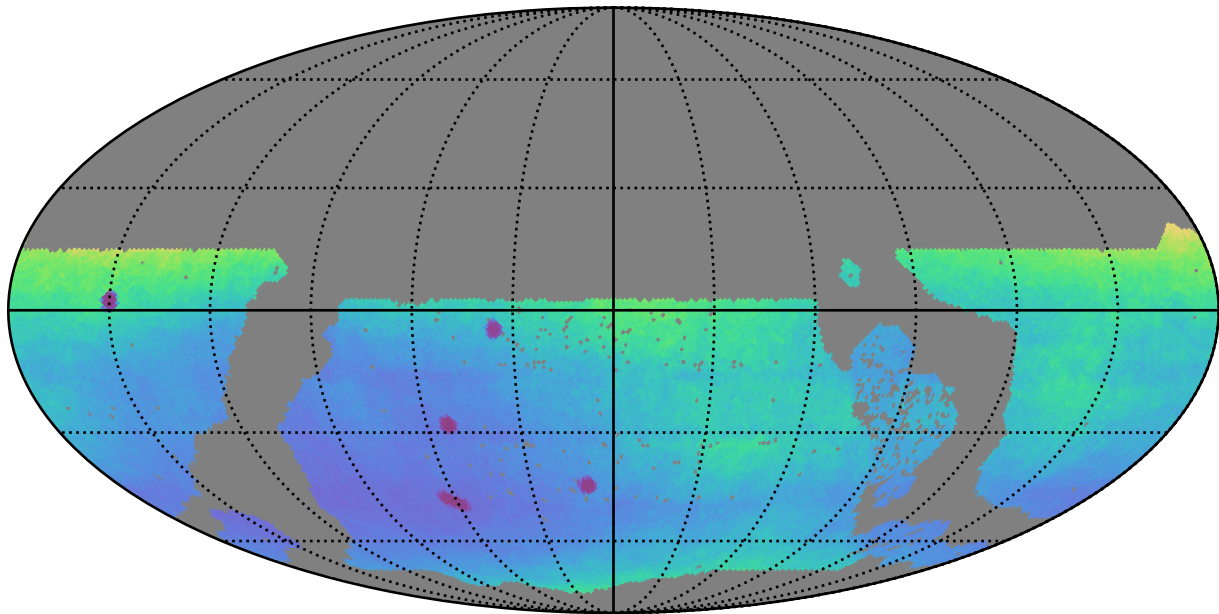

early_u_fpextra3.0_v3.4_10yrs WFD: Parallax Uncert @ 24.0

Parallax Uncert @ 24.0 (mas)