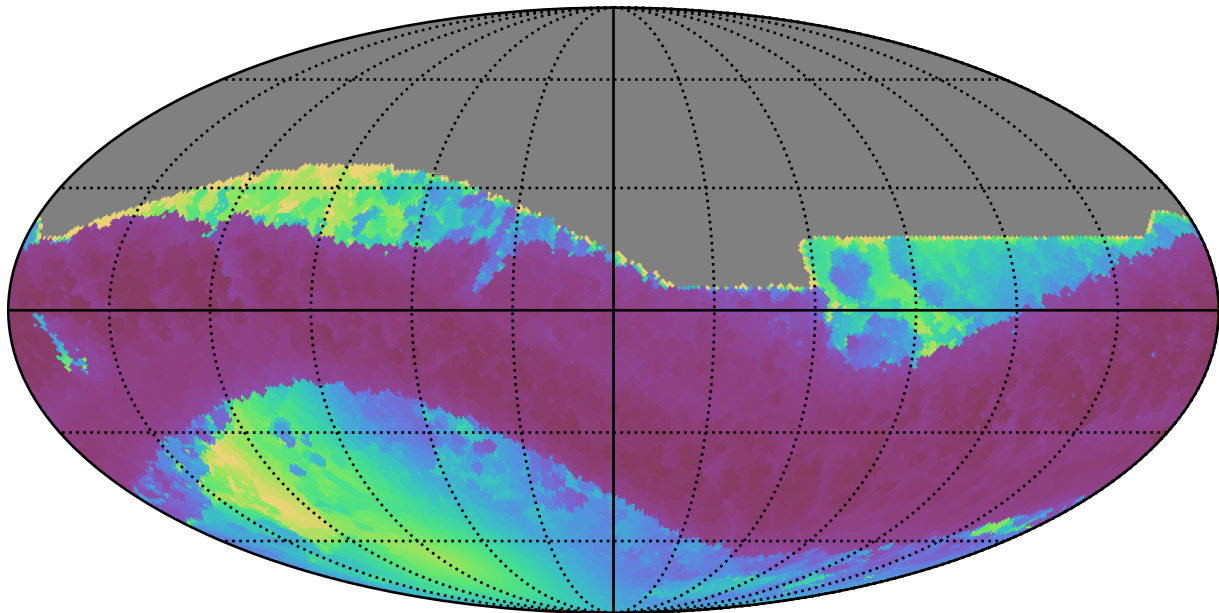

early_u_fpextra3.0_v3.4_10yrs All sky all bands: Min solarElong

Min solarElong (degrees)