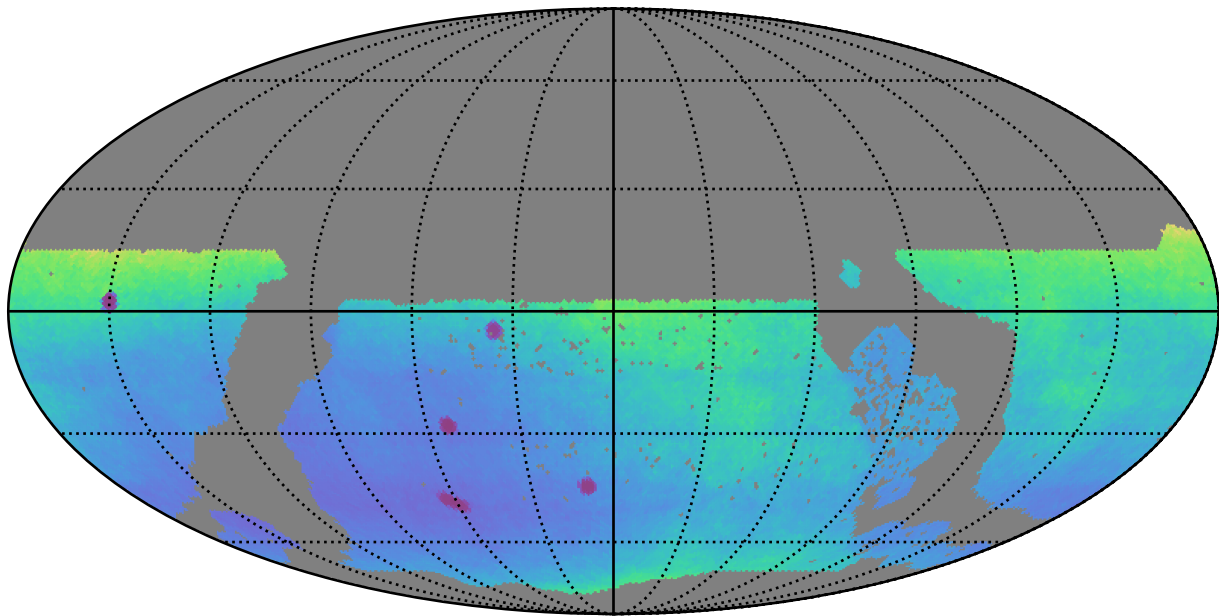

early_u_fpextra2.0_v3.4_10yrs WFD: Parallax Uncert @ 24.0

Parallax Uncert @ 24.0 (mas)