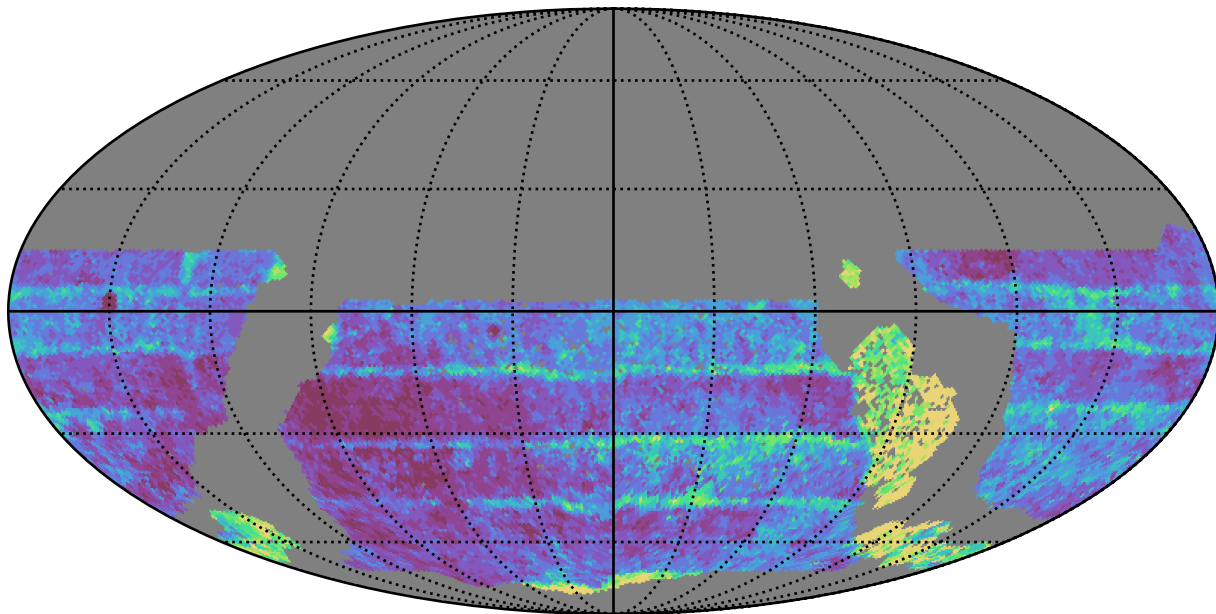

early_u_fpextra2.0_v3.4_10yrs WFD z band: Median Inter-Night Gap

Median Inter-Night Gap (days)