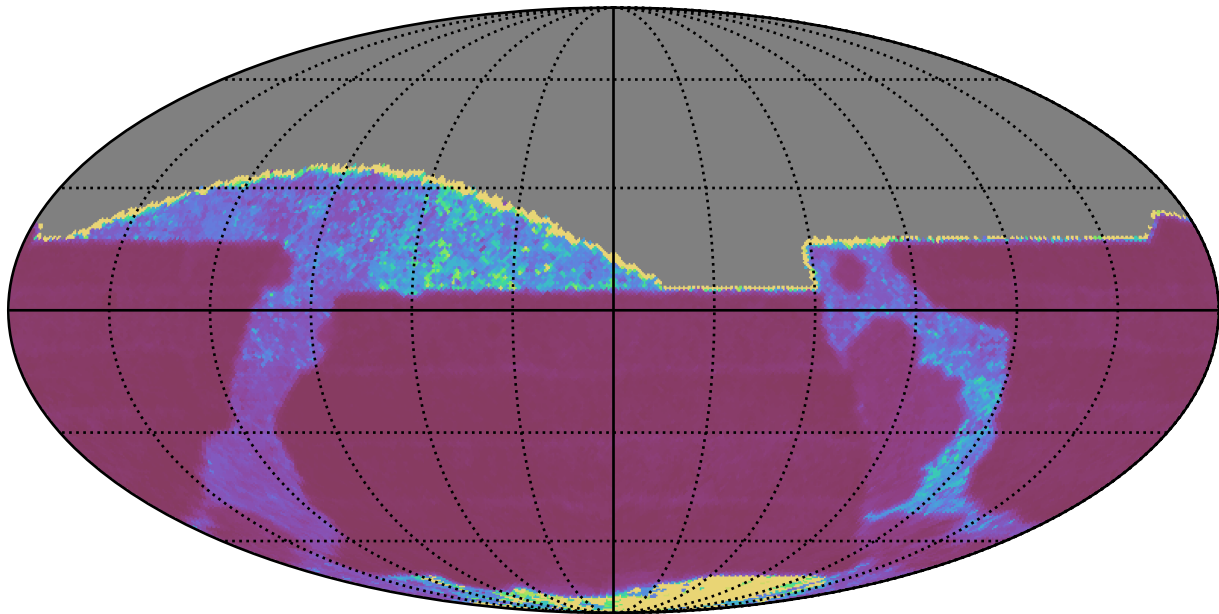

early_u_fpextra2.0_v3.4_10yrs All sky z band: Median Inter-Night Gap

Median Inter-Night Gap (days)