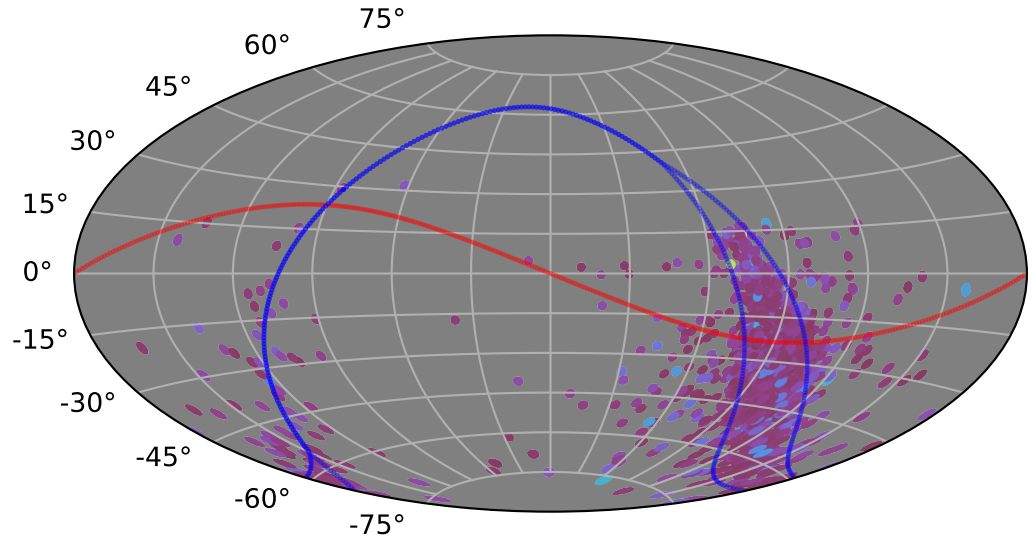

early_ss_template_fpextra3.0_v3.4_10yrs : XRBPopMetric_mean_time_between_detections

5 10 15 20 25 30 35 40 45
XRBPopMetric_mean_time_between_detections
(Detected, 0 or 1)