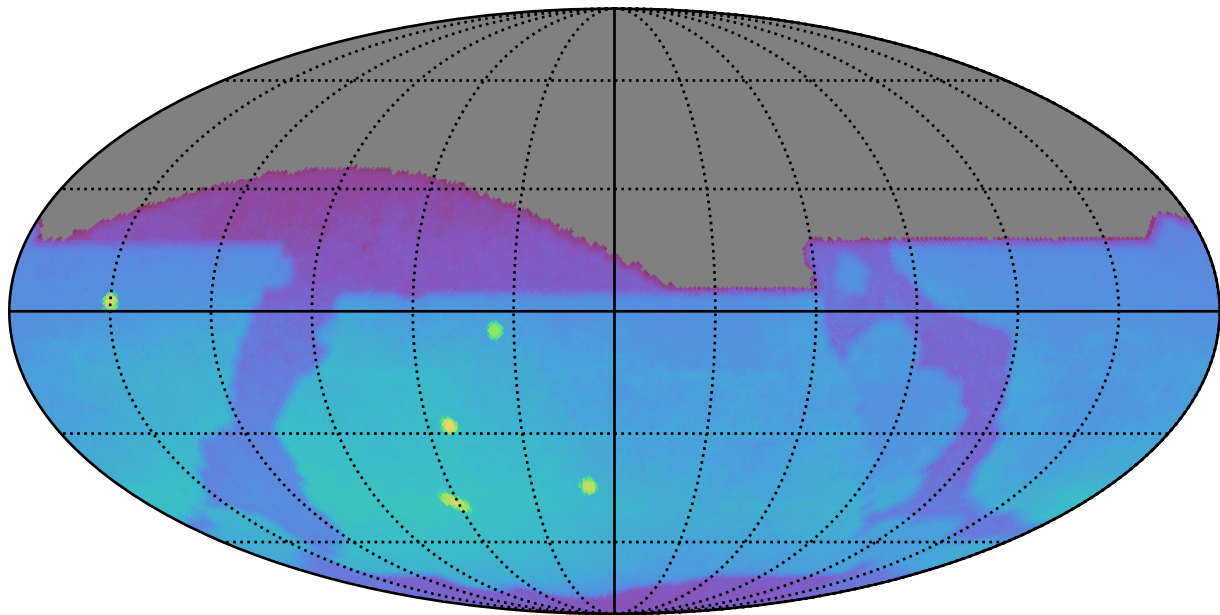

early\_ss\_template\_fpextra3.0\_v3.4\_10yrs : Brown Dwarf, L7

Brown Dwarf, L7 (pc)