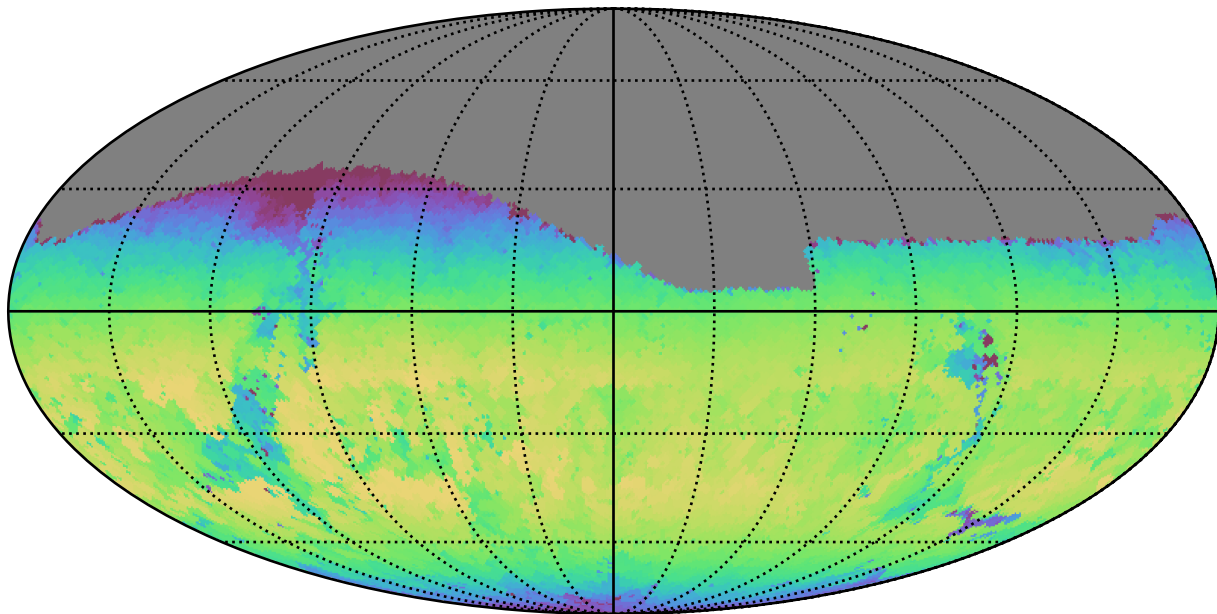

early_ss_template_fpextra3.0_v3.4_10yrs Yr 1 z band: Max skyBrightness

18.72 18.80 18.88 18.96 19.04 19.12 19.20 19.28 19.36 19.44 19.52

Max skyBrightness (mag/sq arcsec)